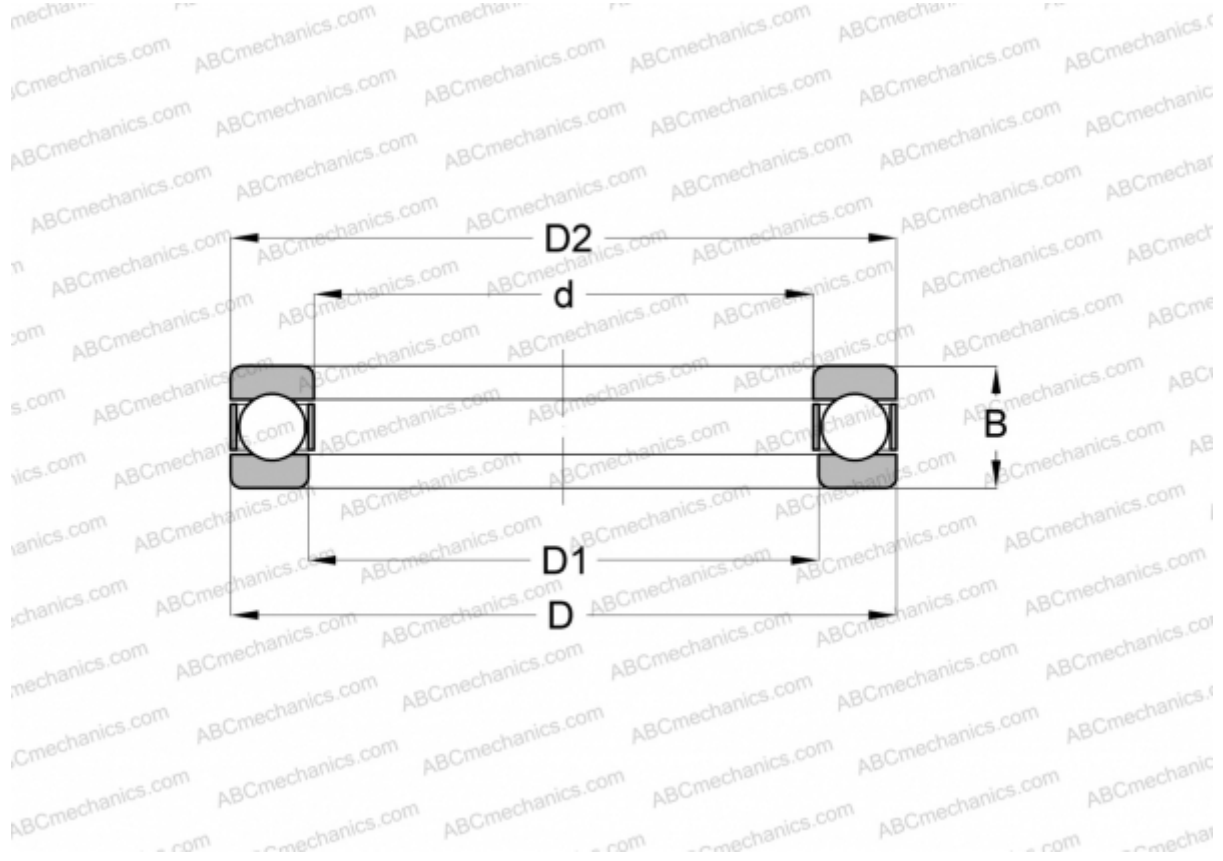

## 49X13 INA

Thrust ball bearings

TYPE: Ball bearings, Thrust ball bearing, Single direction, Separable, special series (INA)

### Technical specification

#### DIMENSIONS, MM

d	125,298
D	175,057
B	46,630

**WEIGHT, KG** 3,353

**MANUFACTURER** [INA](#)