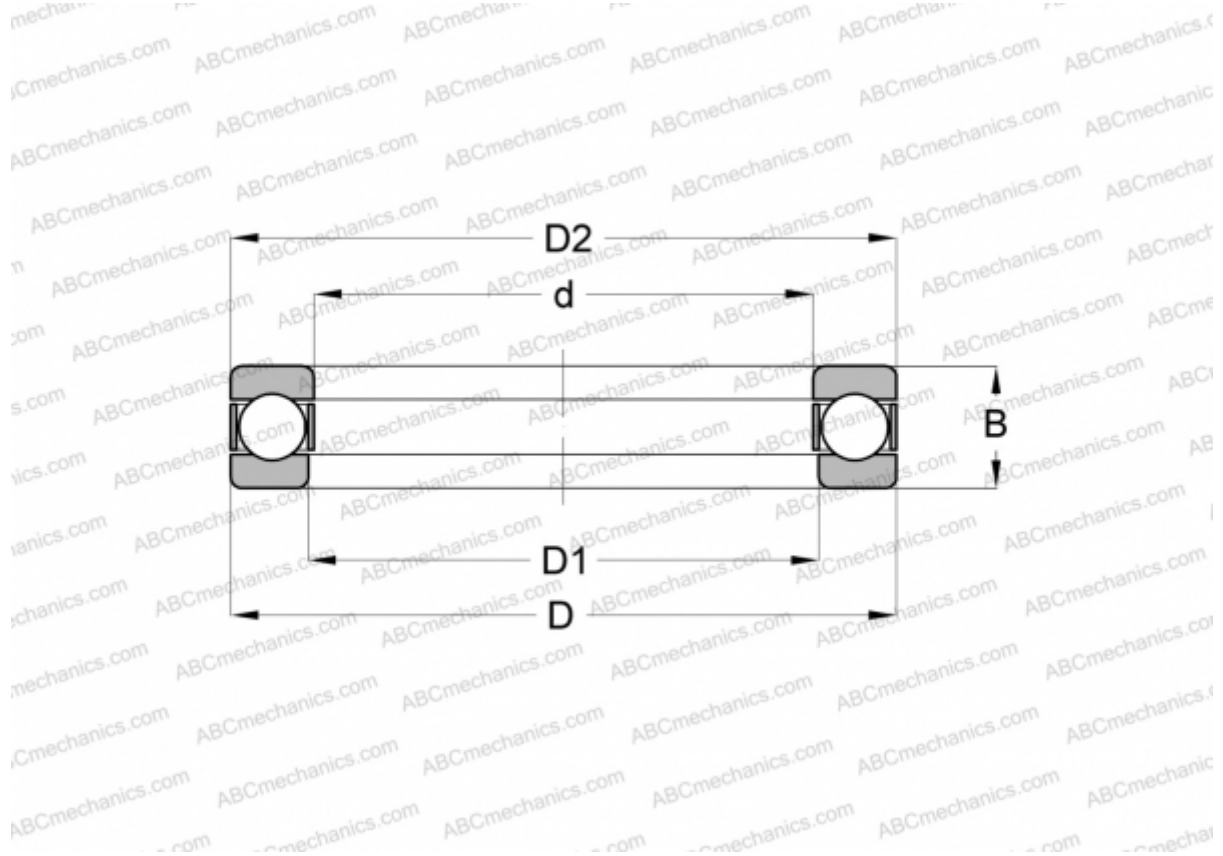

XW-9 INA

Thrust ball bearings

TYPE: Ball bearings, Thrust ball bearing, Single direction, Separable, inch size

Technical specification

DIMENSIONS, MM

d	228,600
D	285,750
D1	231,775
D2	282,575
B	47,625

WEIGHT, KG 6,940