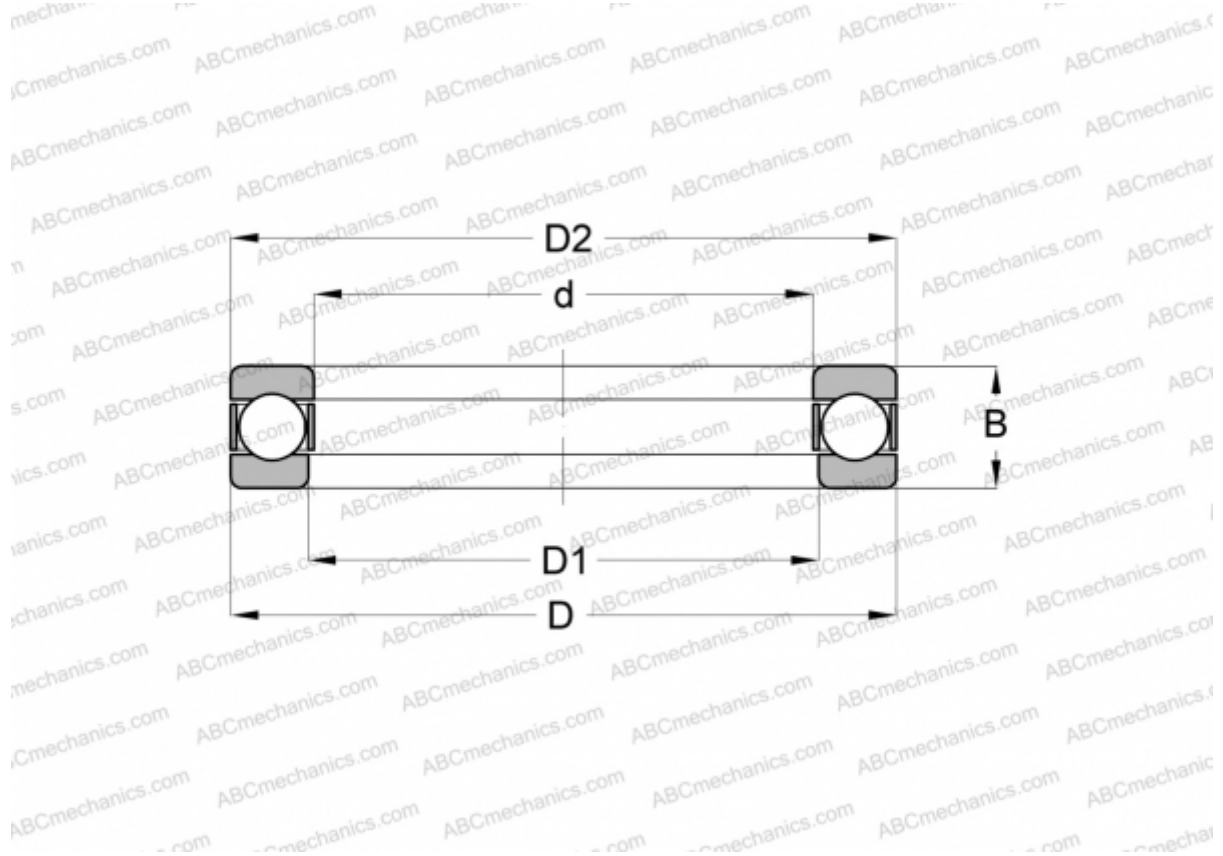

## XLT-14 E RHP

Thrust ball bearings

TYPE: Ball bearings, Thrust ball bearing, Single direction, Separable, inch size

### Technical specification

#### DIMENSIONS, MM

d	355,600
D	444,500
D1	358,775
D2	441,325
B	76,200

**WEIGHT, KG** 26,308

**MANUFACTURER** [RHP](#)