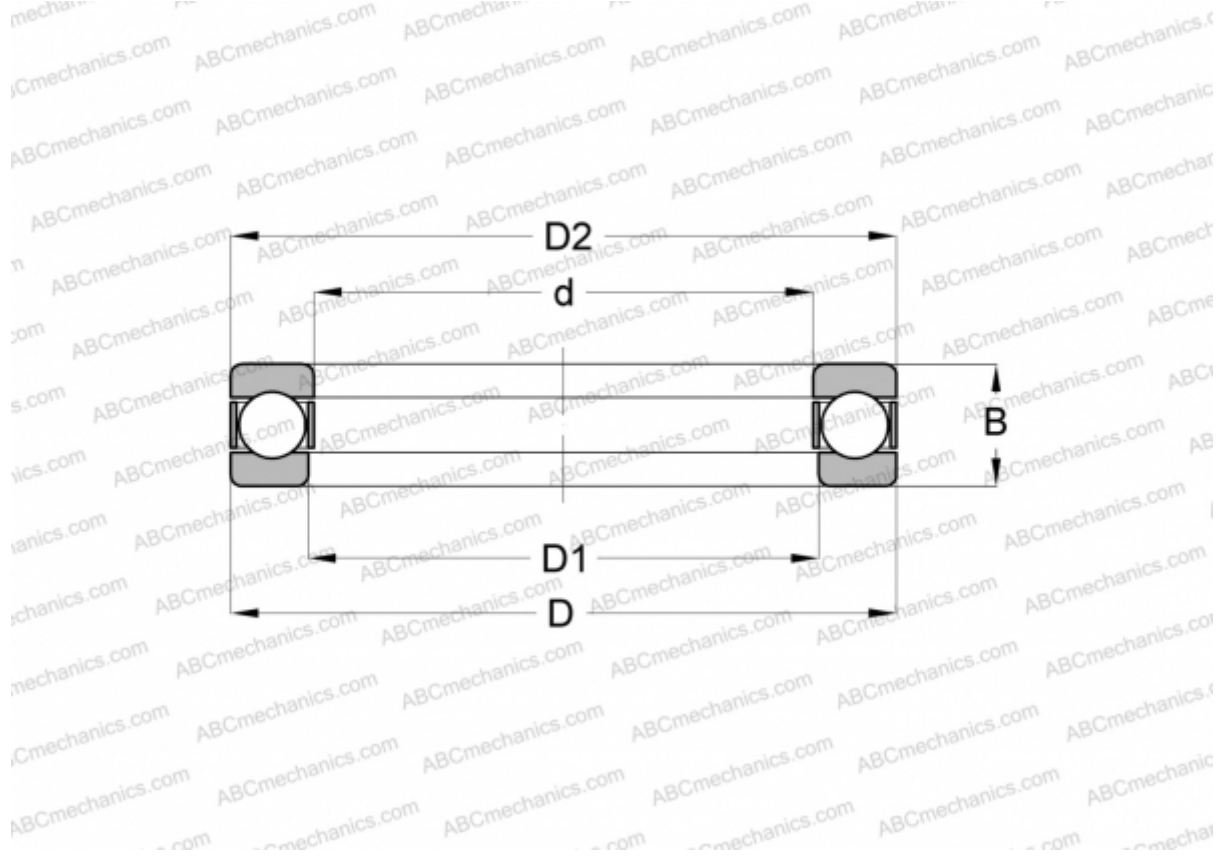

XW-20 ABC

Thrust ball bearings

TYPE: Ball bearings, Thrust ball bearing, Single direction, Separable, inch size

Technical specification

DIMENSIONS, MM

d	508,000
D	628,650
B	114,300

WEIGHT, KG 78,998

MANUFACTURER [ABC](#)