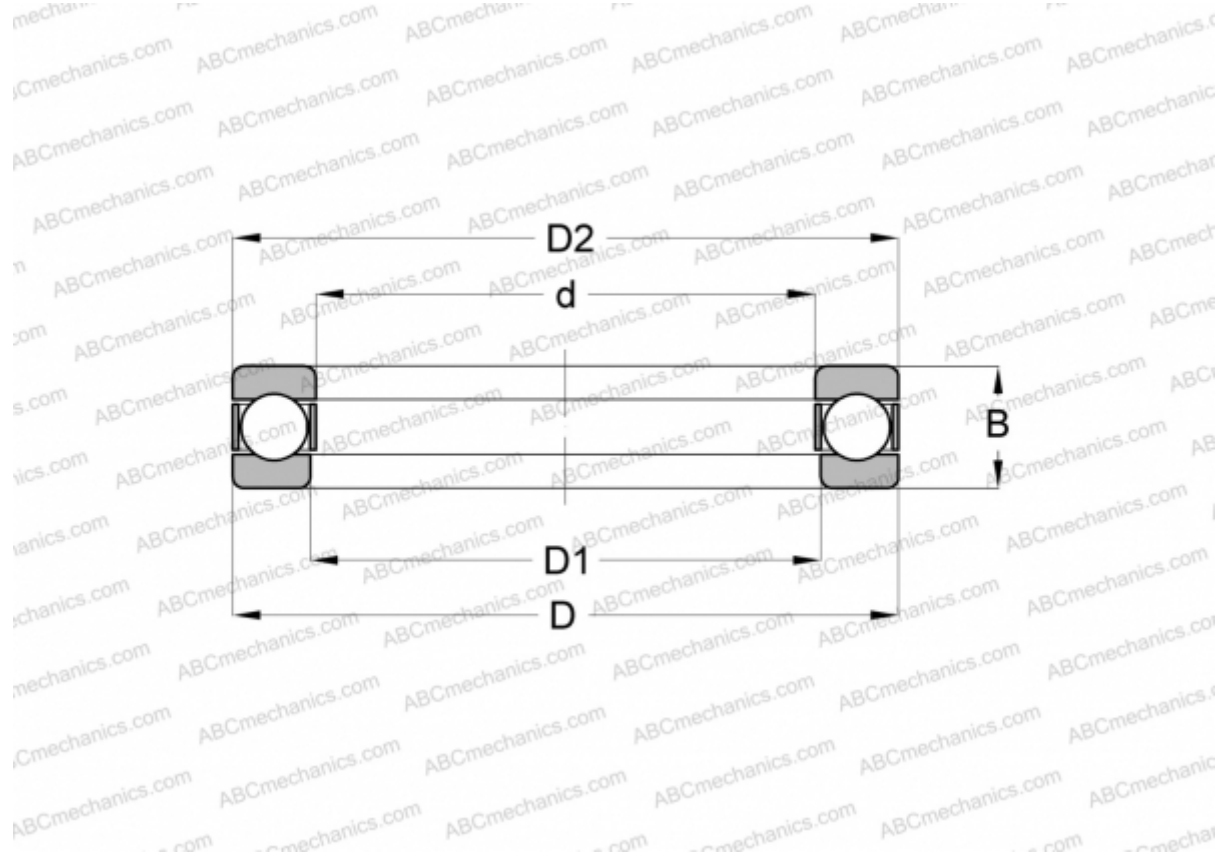

4308 FAFNIR

Thrust ball bearings

TYPE: Ball bearings, Thrust ball bearing, Single direction, Separable, inch size

Technical specification

DIMENSIONS, MM

d	25,400
D	45,243
D1	26,193
D2	44,450
B	15,875

WEIGHT, KG 0,113