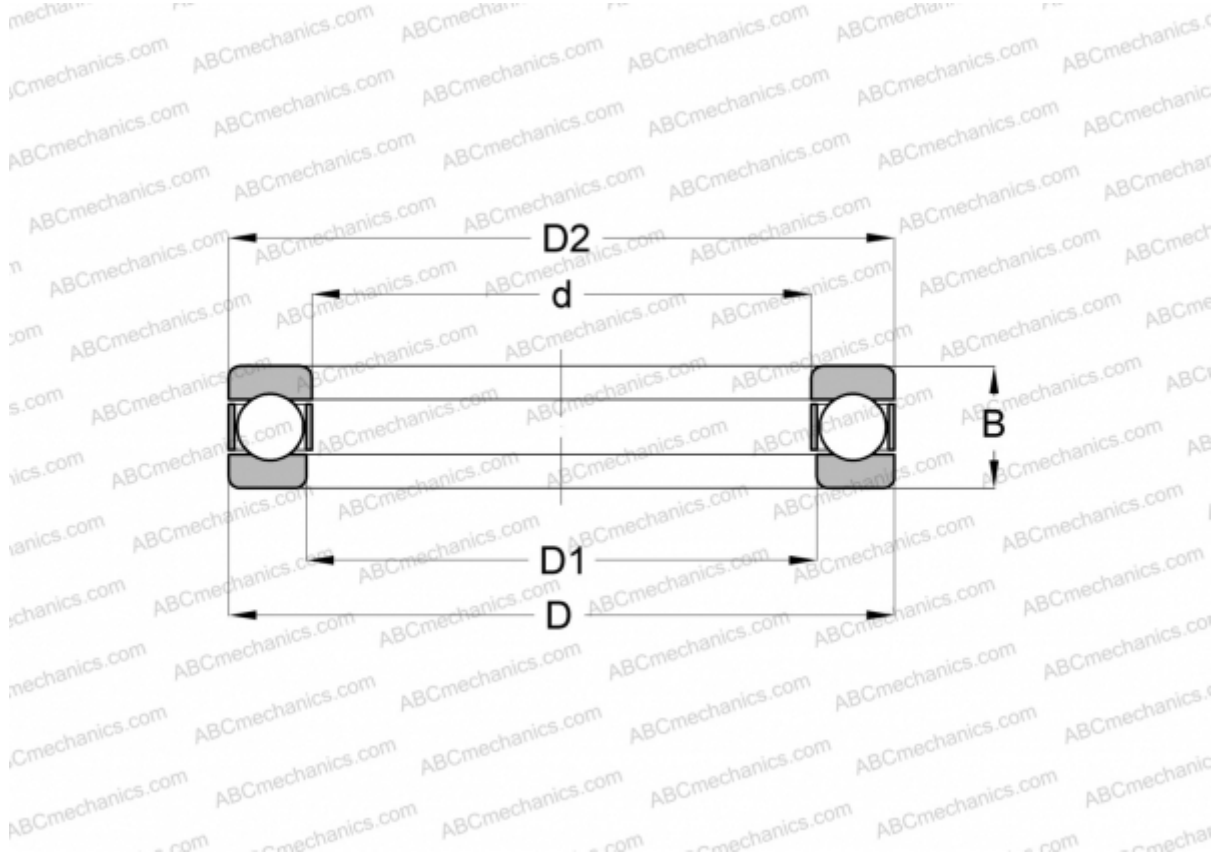

## 0-8 SKF

Thrust ball bearings

TYPE: Ball bearings, Thrust ball bearing, Single direction, Separable, inch size

### Technical specification

#### DIMENSIONS, MM

d	25,400
D	45,243
D1	26,193
D2	44,450
B	15,875

**WEIGHT, KG** 0,113

**MANUFACTURER** [SKF](#)