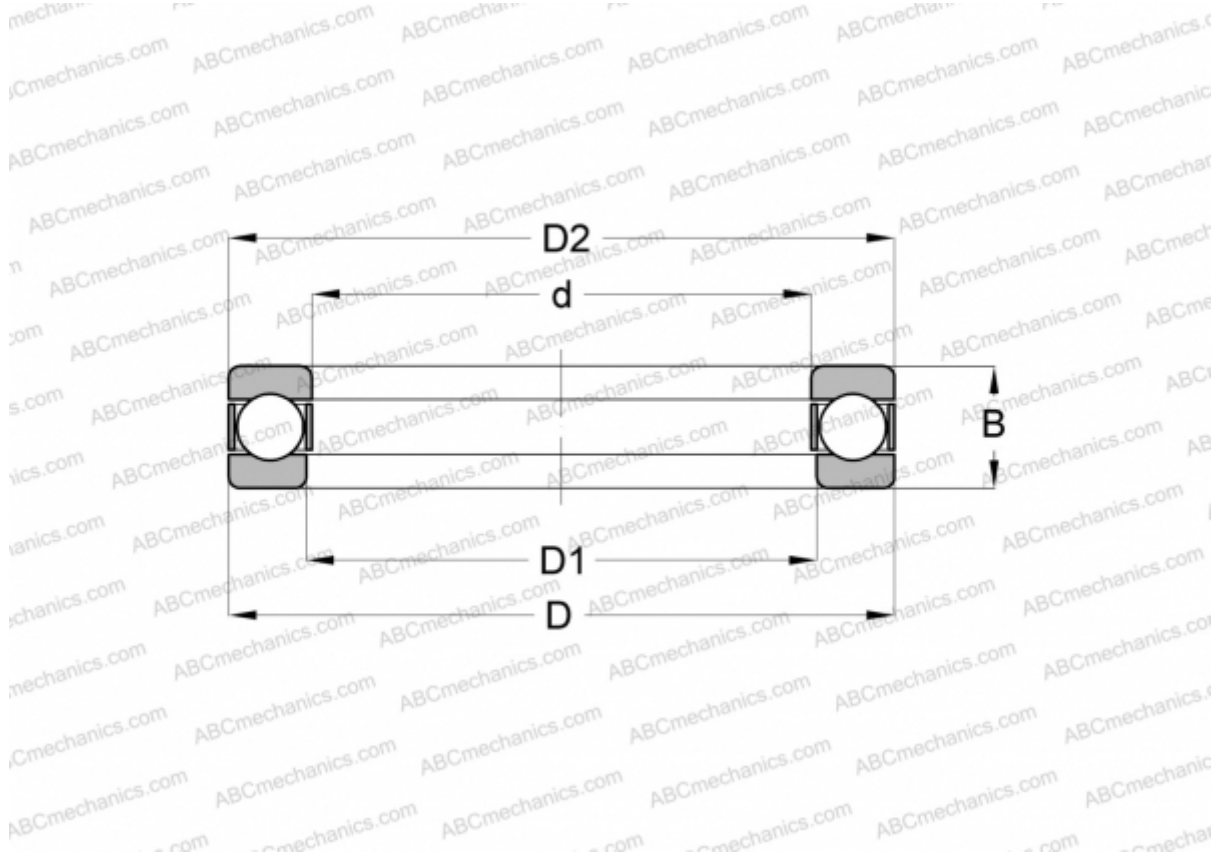

## 0-13 SKF

Thrust ball bearings

TYPE: Ball bearings, Thrust ball bearing, Single direction, Separable, inch size

### Technical specification

#### DIMENSIONS, MM

d	41,275
D	62,705
D1	42,068
D2	61,913
B	18,255

**WEIGHT, KG** 0,209

**MANUFACTURER** [SKF](#)

#### INTERCHANGE

RHP	<a href="#">LT-1 5/8 B</a>
-----	----------------------------