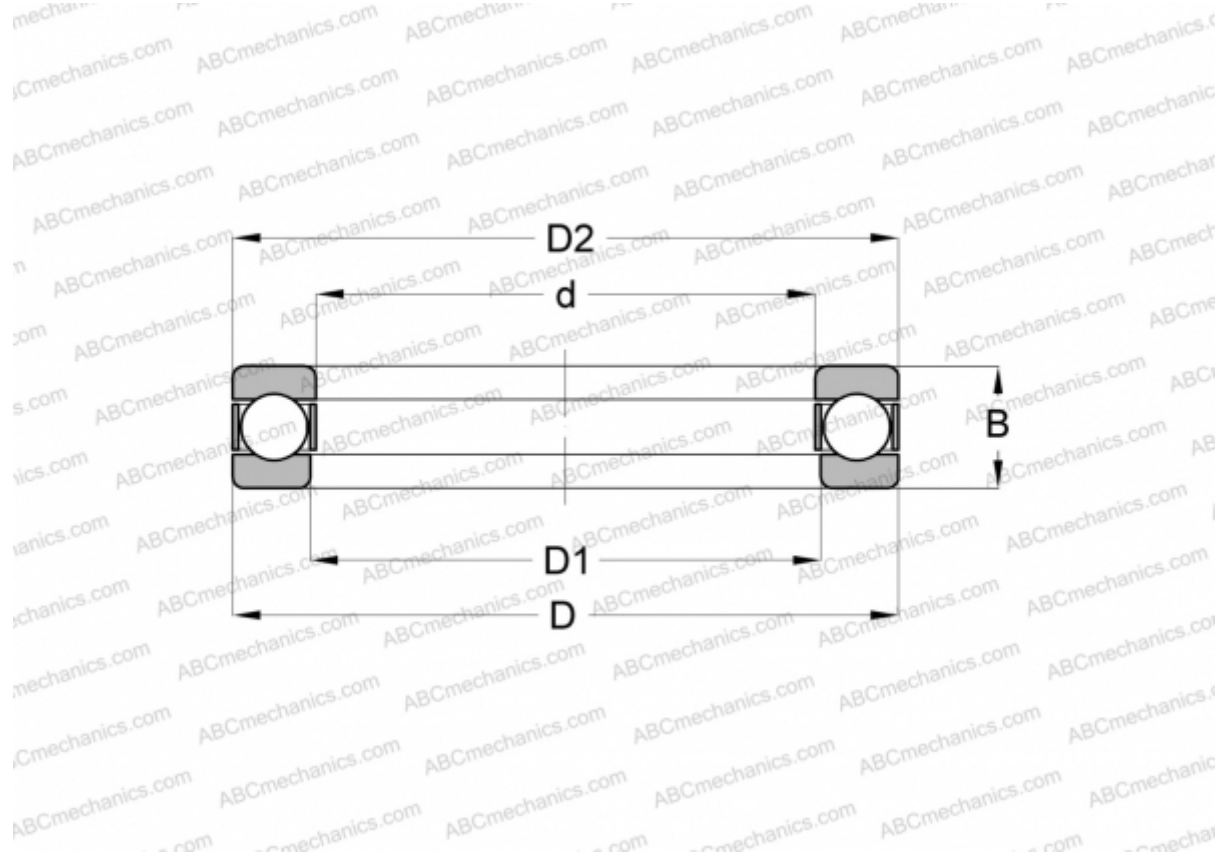

## T-8 SKF

Thrust ball bearings

TYPE: Ball bearings, Thrust ball bearing, Single direction, Separable, inch size

### Technical specification

#### DIMENSIONS, MM

d	25,400
D	50,800
D1	28,575
D2	47,625
B	19,050

**WEIGHT, KG** 0,172

**MANUFACTURER** [SKF](#)