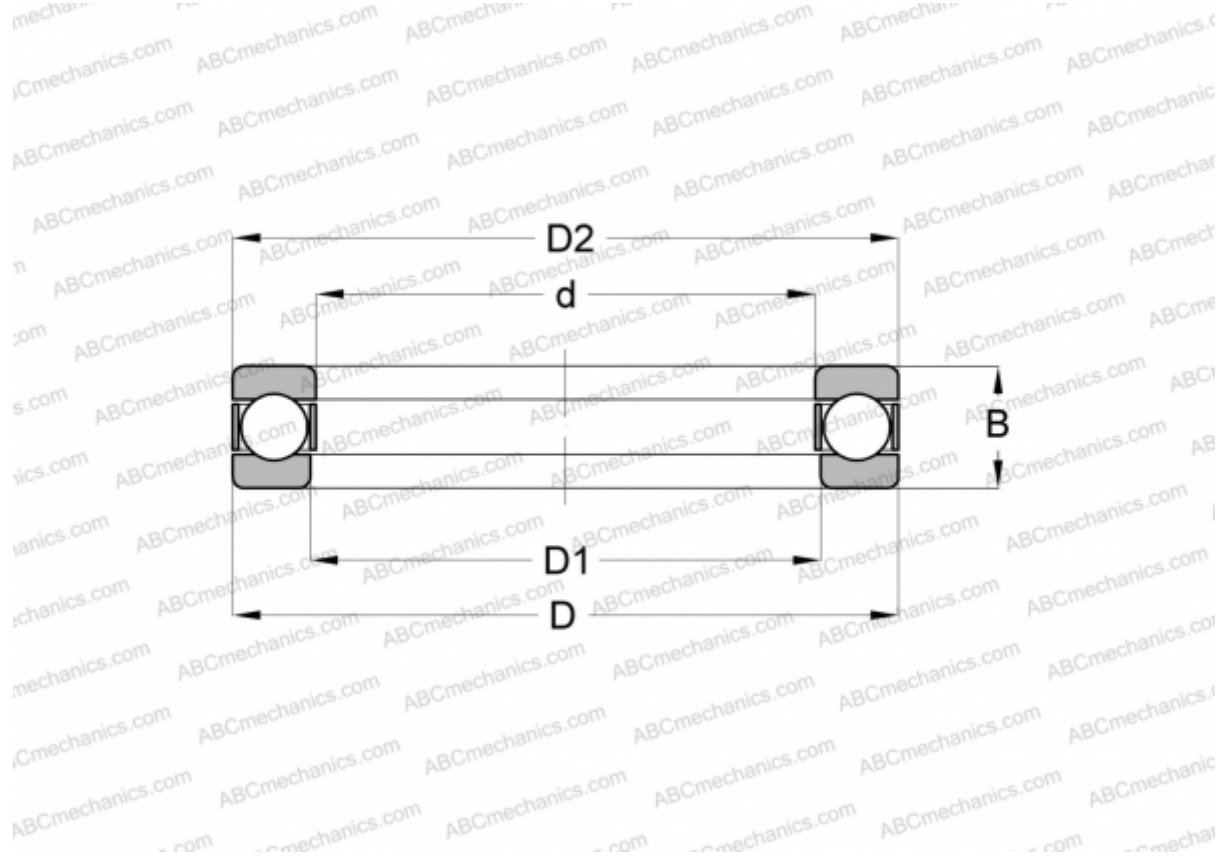

## VH-6 SKF

Thrust ball bearings

TYPE: Ball bearings, Thrust ball bearing, Single direction, Separable, inch size

### Technical specification

#### DIMENSIONS, MM

d	19,050
D	46,038
D1	20,638
D2	44,450
B	22,225

**WEIGHT, KG** 0,200

**MANUFACTURER** [SKF](#)