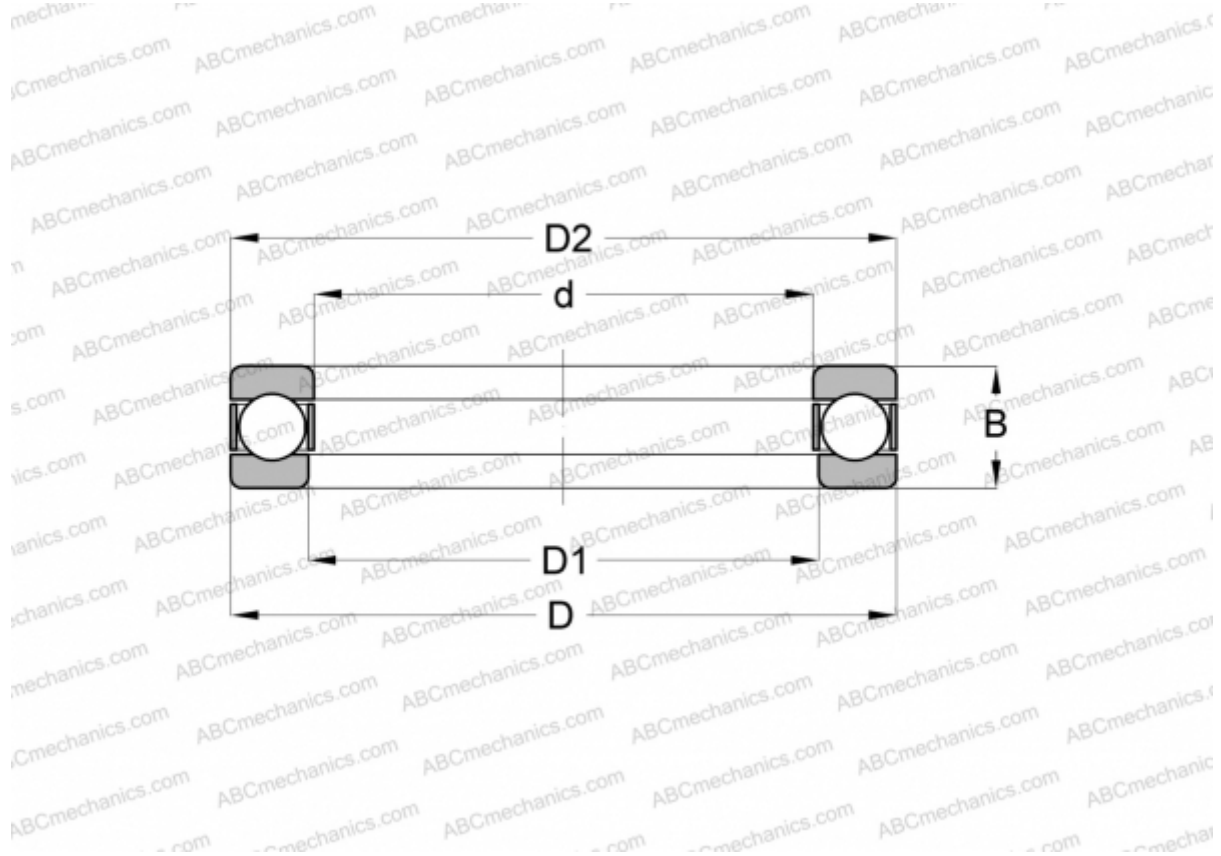

G-17 AETNA

Thrust ball bearings

TYPE: Ball bearings, Thrust ball bearing, Single direction, Separable, inch size

Technical specification

DIMENSIONS, MM

d	38,100
D	65,088
D1	38,887
B	19,050

WEIGHT, KG 0,252

MANUFACTURER [AETNA](#)