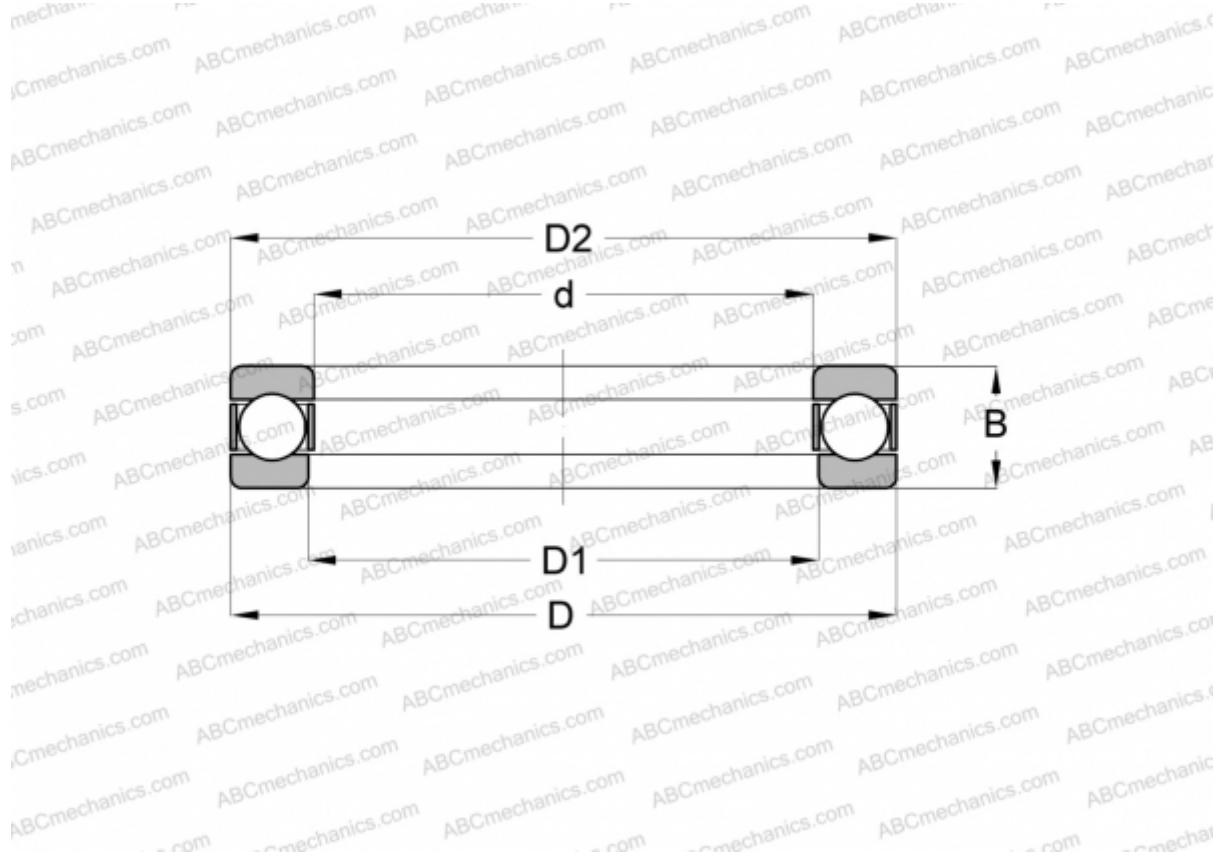

67 TVB 296 TORRINGTON

Thrust ball bearings

TYPE: Ball bearings, Thrust ball bearing, Single direction, Separable, inch size

Technical specification

DIMENSIONS, MM

d	171,450
D	247,650
D1	172,237
B	57,150

WEIGHT, KG 8,785