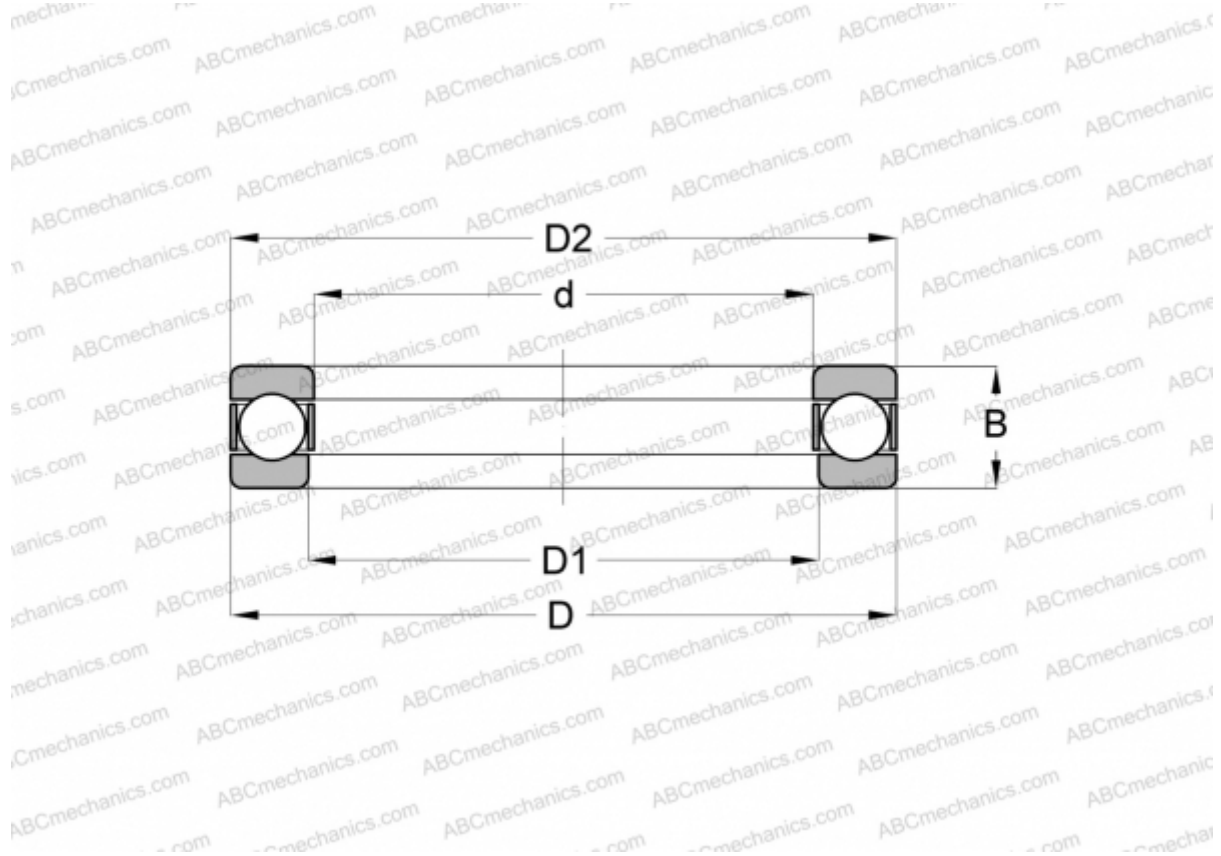

1009 NICE

Thrust ball bearings

TYPE: Ball bearings, Thrust ball bearing, Single direction, Separable, inch size

Technical specification

DIMENSIONS, MM

d	25,400
D	50,005
D1	26,193
B	15,875

WEIGHT, KG 0,137

MANUFACTURER [NICE](#)