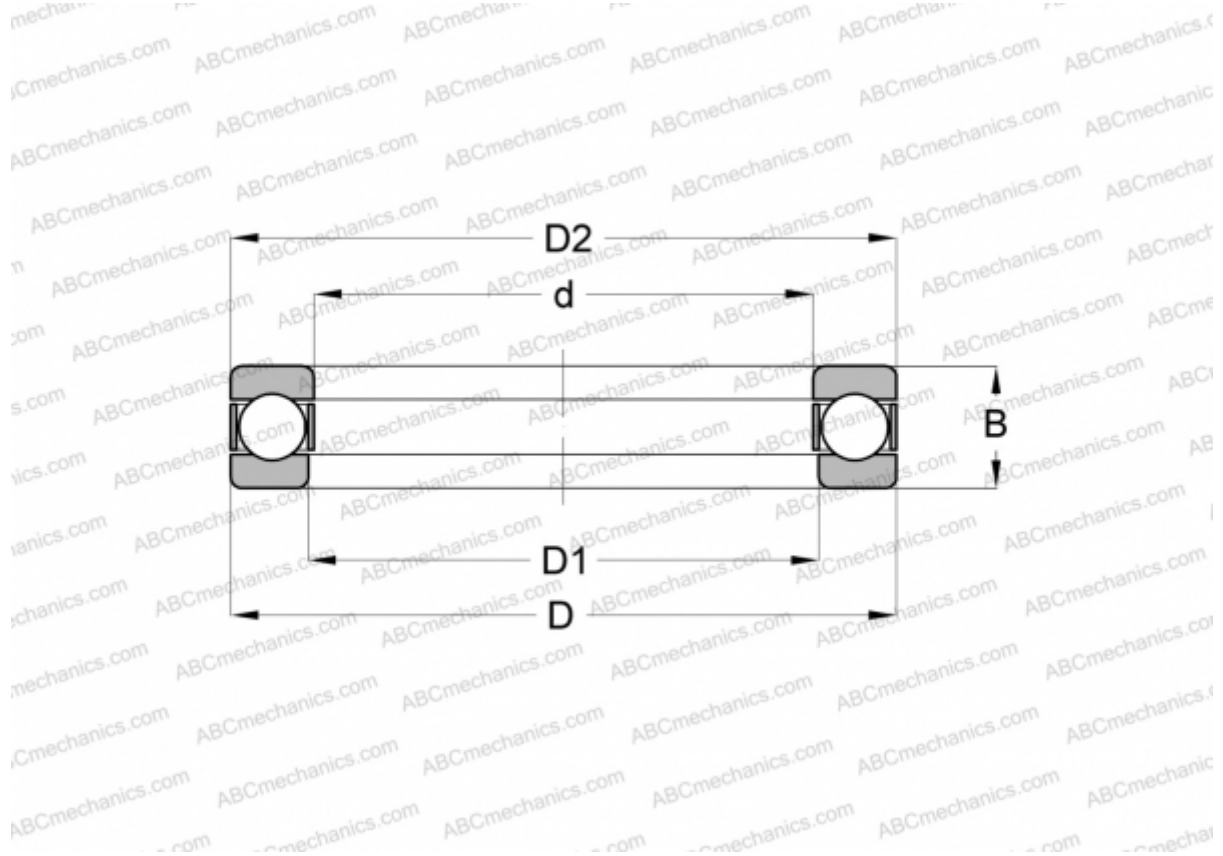

F-10 AETNA

Thrust ball bearings

TYPE: Ball bearings, Thrust ball bearing, Single direction, Separable, inch size

Technical specification

DIMENSIONS, MM

d	26,988
D	50,005
D1	27,780
B	15,875

WEIGHT, KG 0,131

MANUFACTURER [AETNA](#)