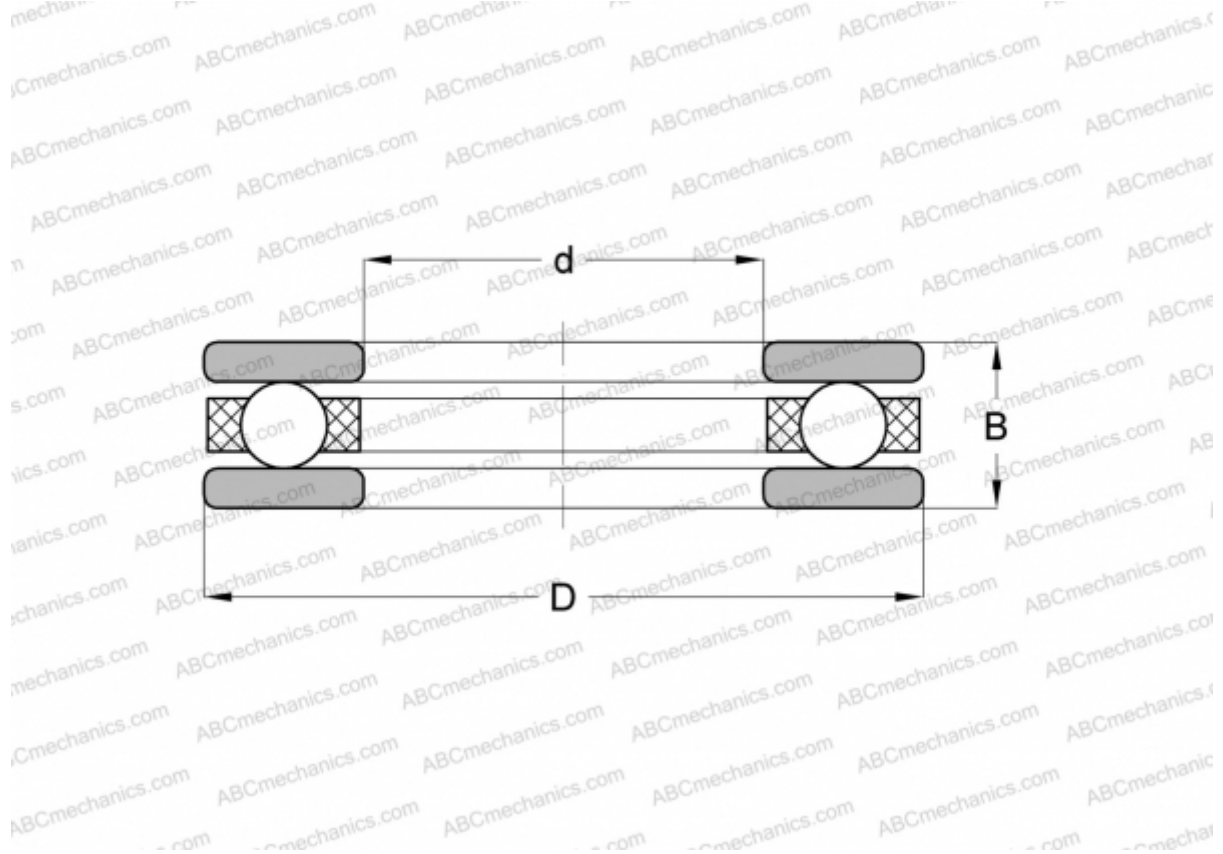

2004 ABC

Thrust ball bearings

TYPE: Ball bearings, Thrust ball bearing, Single direction, Separable, series 20, inch size

Technical specification

DIMENSIONS, MM

d	6,350
D	15,875
B	11,113

WEIGHT, KG 0,012

MANUFACTURER [ABC](#)