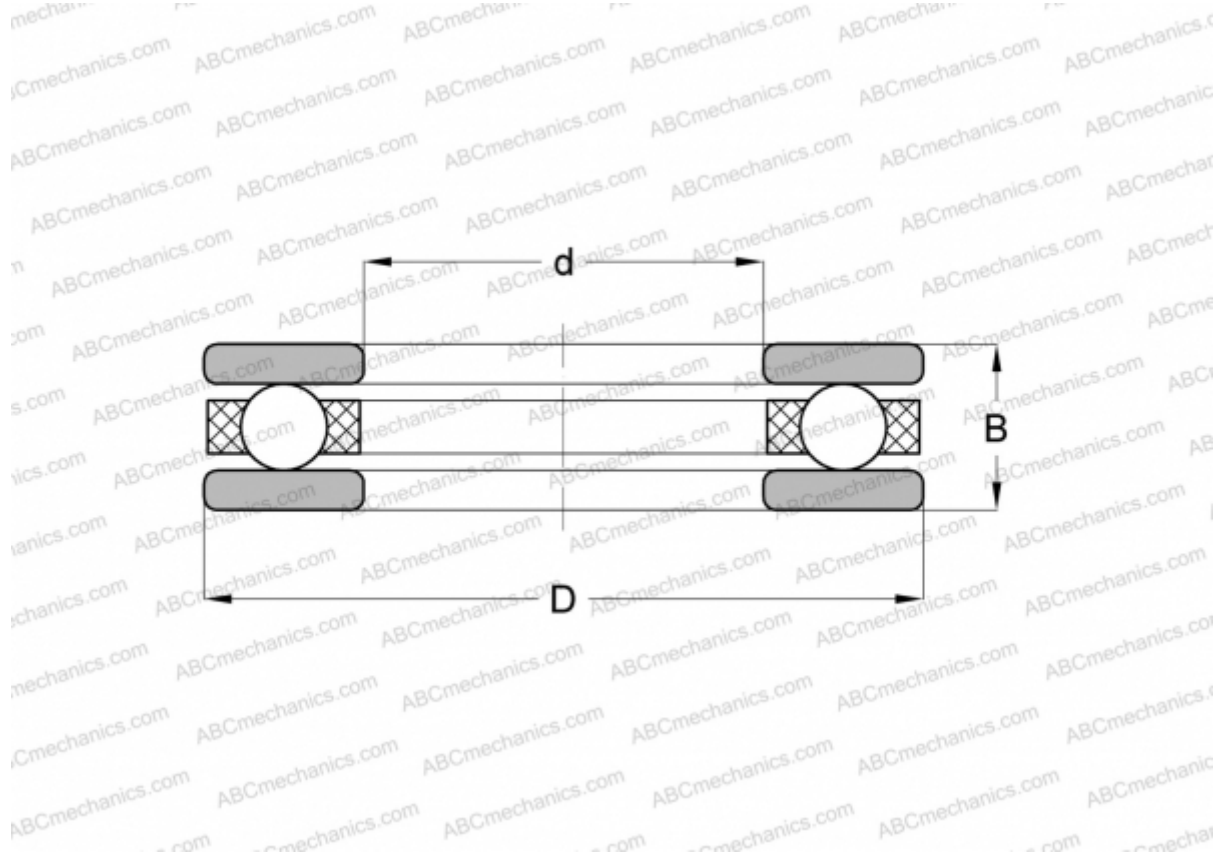

2004 INA

Thrust ball bearings

TYPE: Ball bearings, Thrust ball bearing, Single direction, Separable, series 20, inch size

Technical specification

DIMENSIONS, MM

d	6,350
D	15,875
B	11,113

WEIGHT, KG 0,012

MANUFACTURER [INA](#)