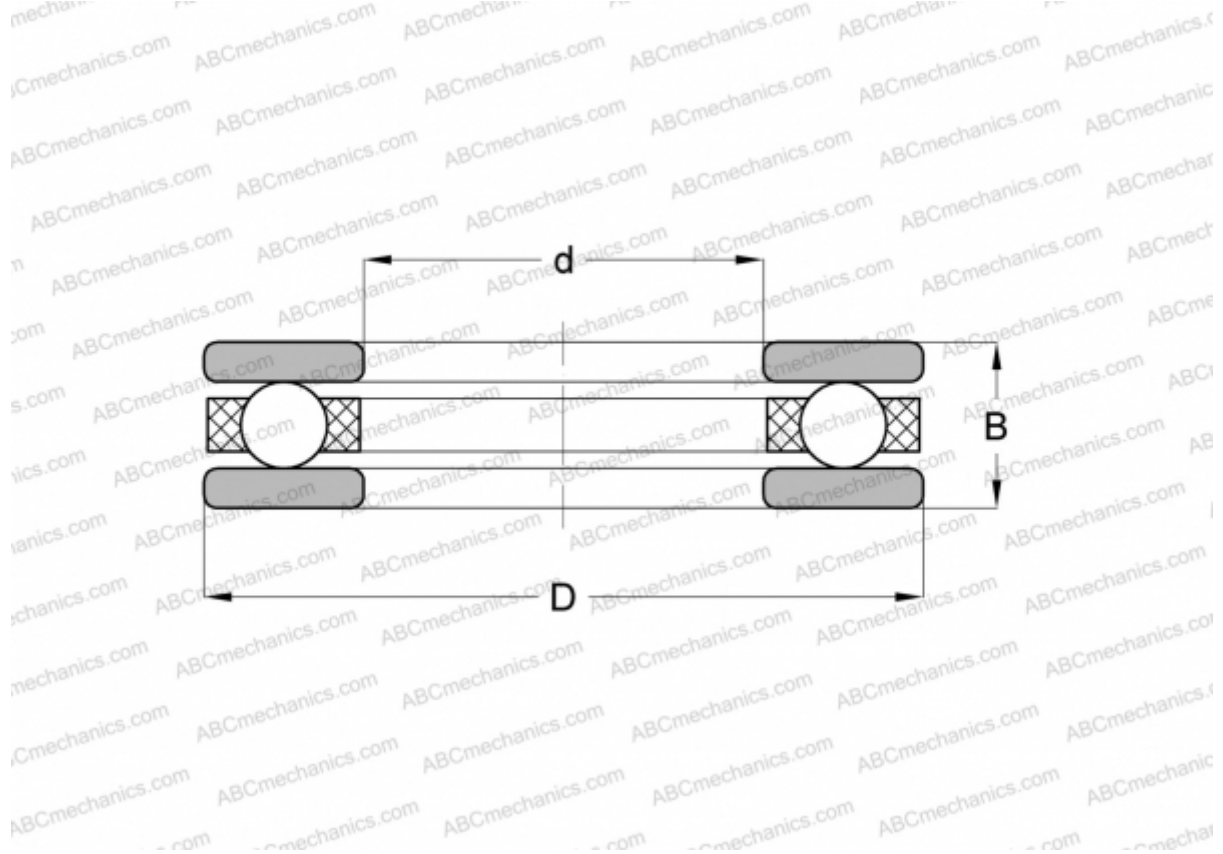

## 2044 ABC

Thrust ball bearings

TYPE: Ball bearings, Thrust ball bearing, Single direction, Separable, series 20, inch size

### Technical specification

#### DIMENSIONS, MM

|   |        |
|---|--------|
| d | 7,938  |
| D | 17,145 |
| B | 7,142  |

**WEIGHT, KG** 0,049

**MANUFACTURER** [ABC](#)