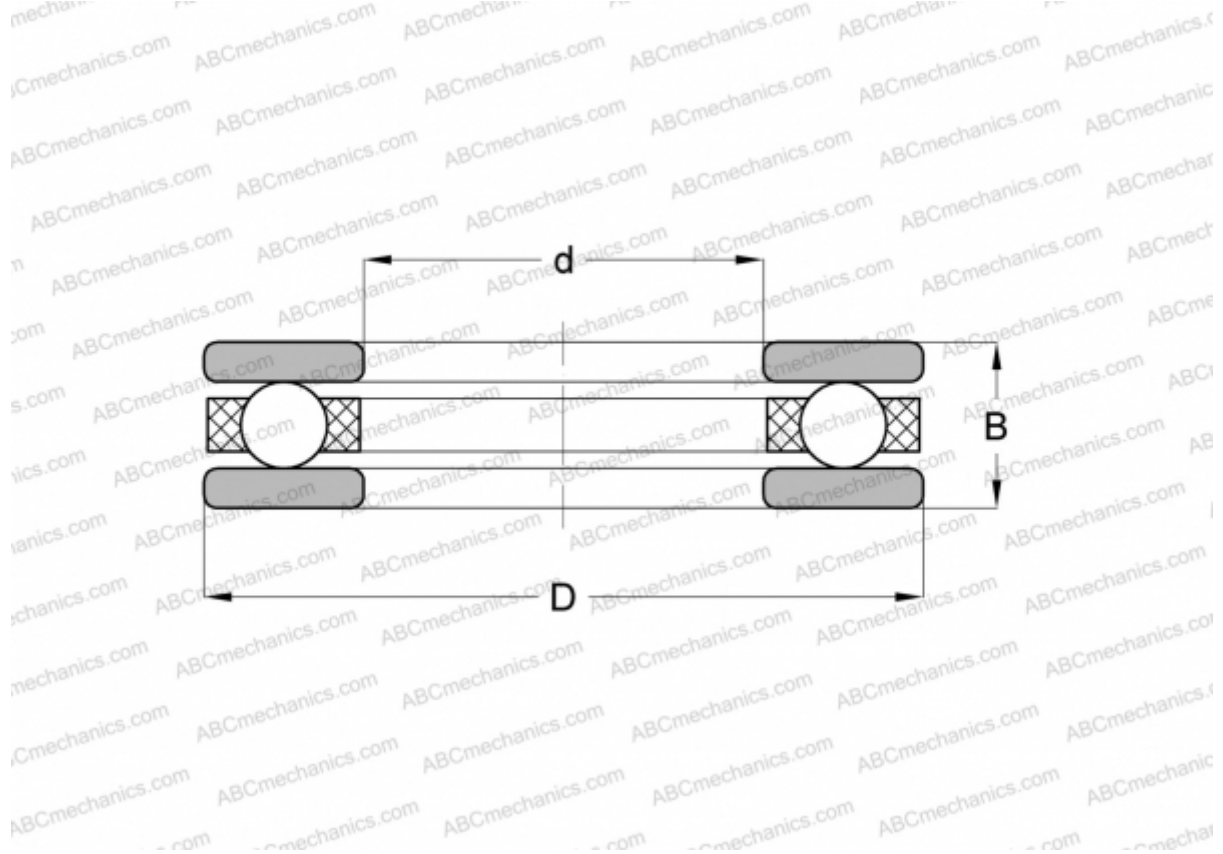

## 2003 ABC

Thrust ball bearings

TYPE: Ball bearings, Thrust ball bearing, Single direction, Separable, series 20, inch size

### Technical specification

#### DIMENSIONS, MM

d	10,318
D	19,050
B	6,350

**WEIGHT, KG** 0,007

**MANUFACTURER** [ABC](#)