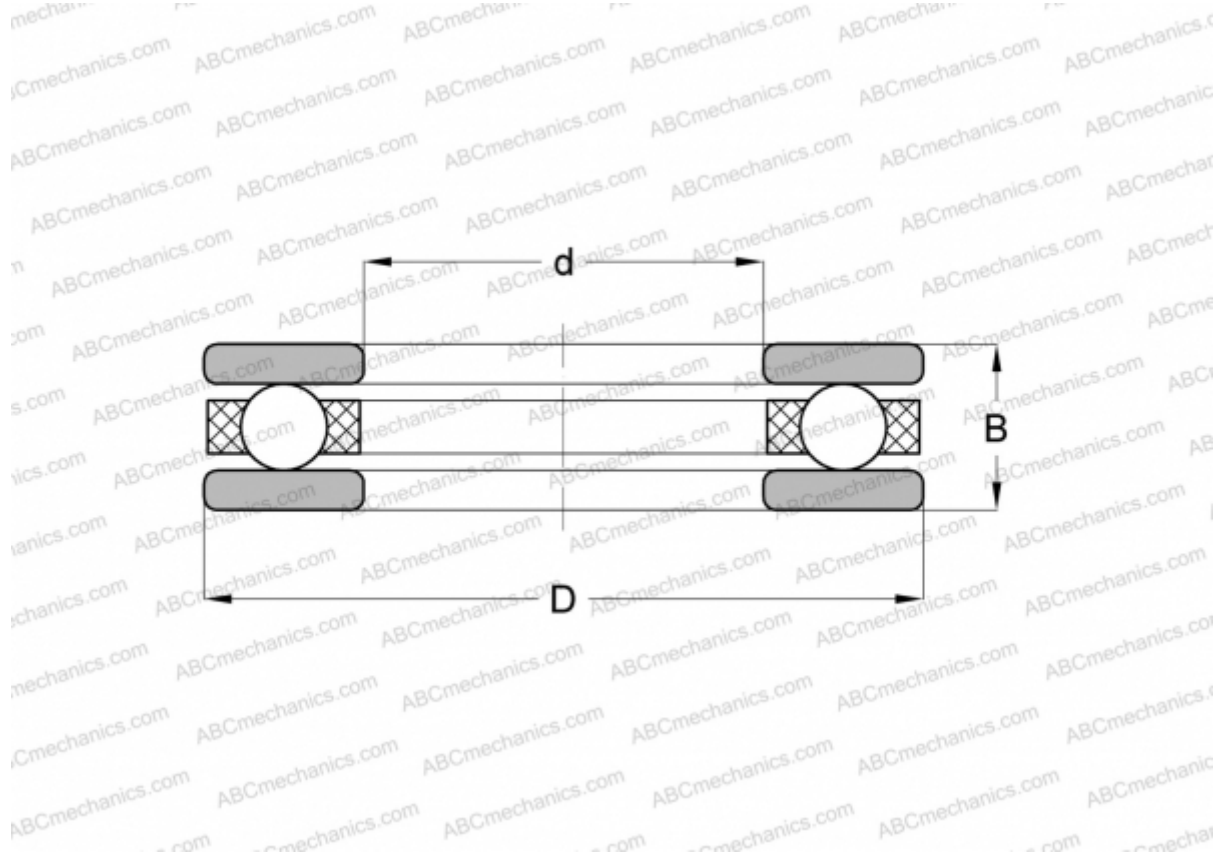

2003 INA

Thrust ball bearings

TYPE: Ball bearings, Thrust ball bearing, Single direction, Separable, series 20, inch size

Technical specification

DIMENSIONS, MM

d	10,318
D	19,050
B	6,350

WEIGHT, KG 0,007

MANUFACTURER [INA](#)