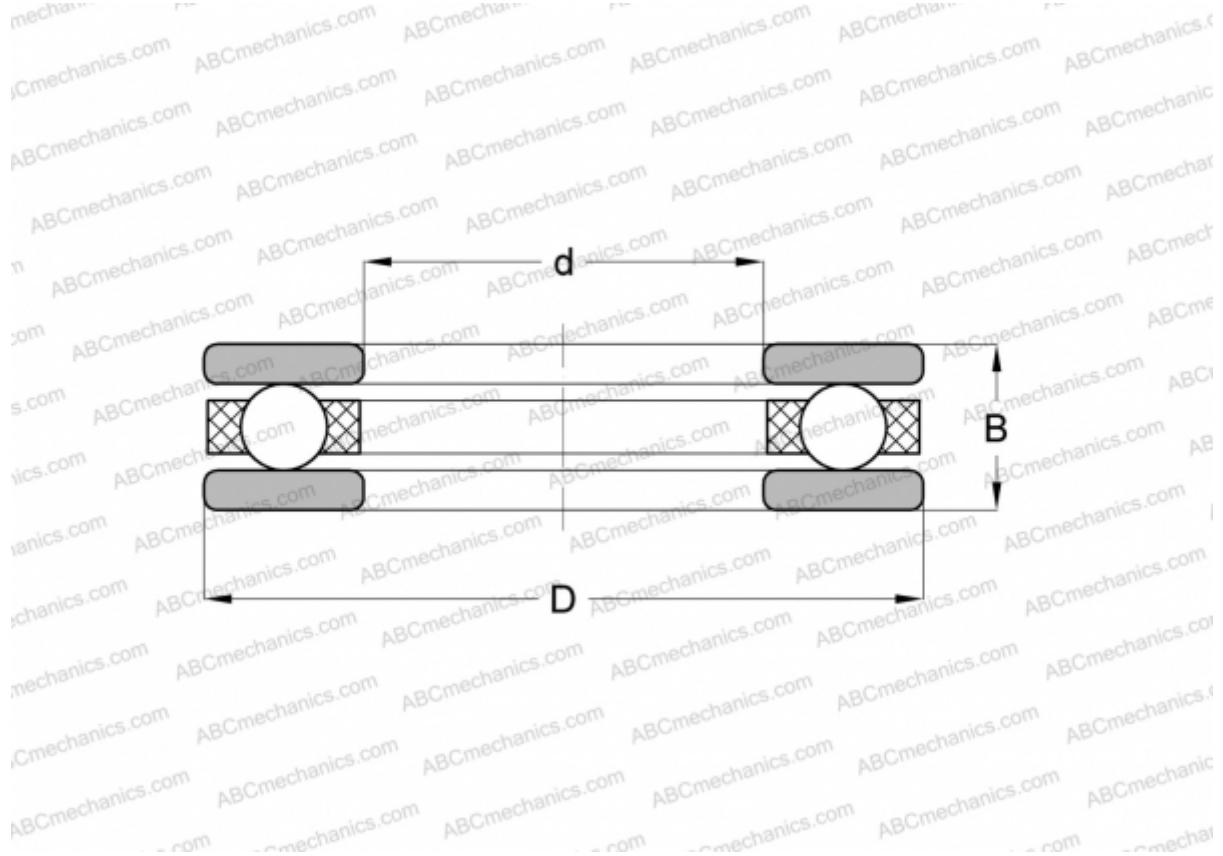

2063 ABC

Thrust ball bearings

TYPE: Ball bearings, Thrust ball bearing, Single direction, Separable, series 20, inch size

Technical specification

DIMENSIONS, MM

d	11,113
D	23,813
B	12,700

WEIGHT, KG 0,029

MANUFACTURER [ABC](#)