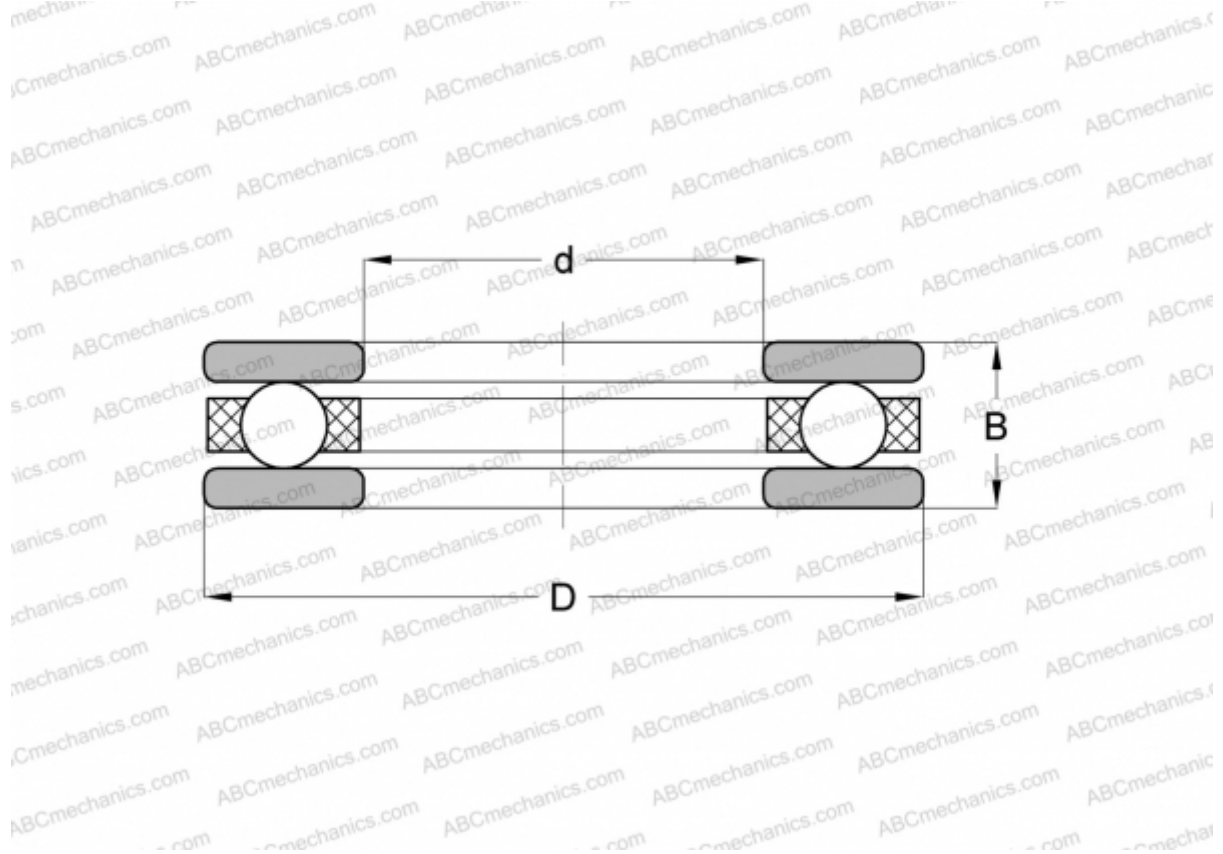

## 2085 ABC

Thrust ball bearings

TYPE: Ball bearings, Thrust ball bearing, Single direction, Separable, series 20, inch size

### Technical specification

#### DIMENSIONS, MM

d	11,113
D	22,225
B	6,350

**WEIGHT, KG** 0,010

**MANUFACTURER** [ABC](#)