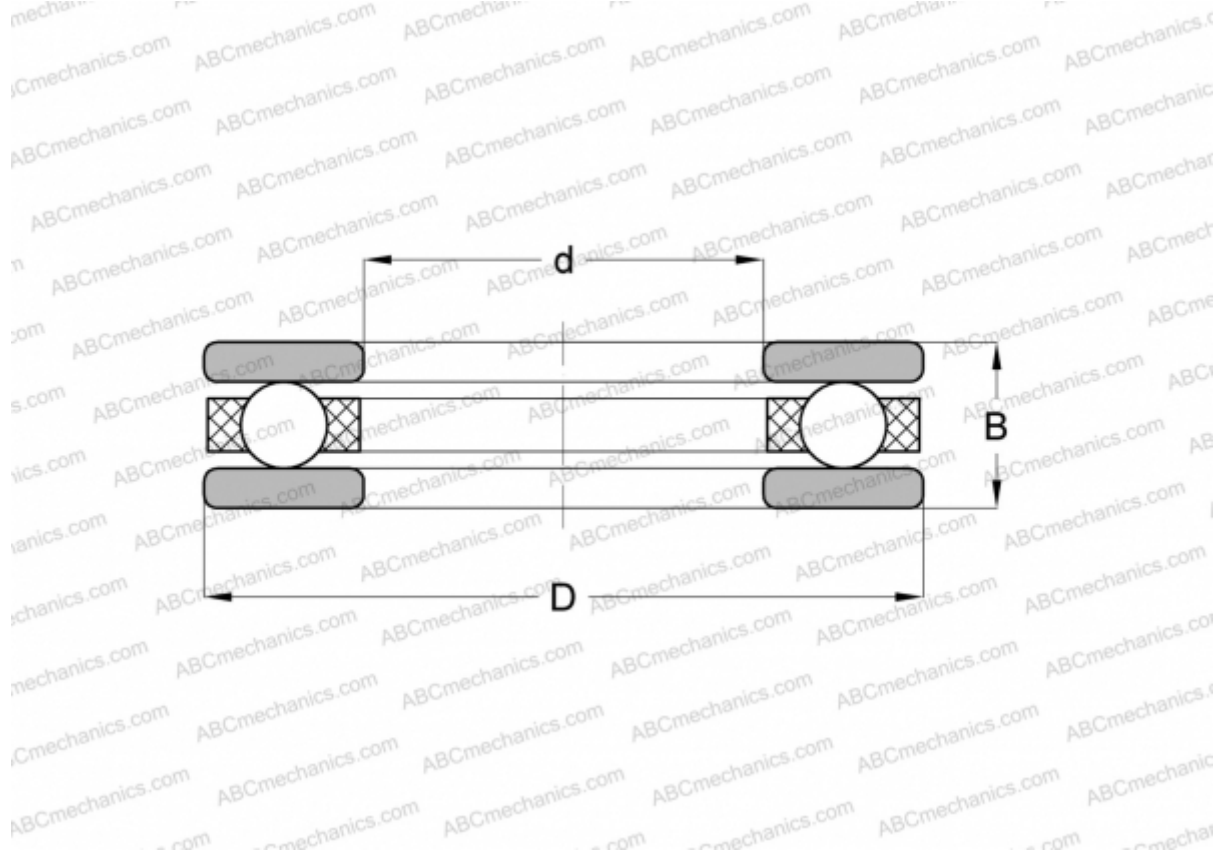

2002 ABC

Thrust ball bearings

TYPE: Ball bearings, Thrust ball bearing, Single direction, Separable, series 20, inch size

Technical specification

DIMENSIONS, MM

| | |
|---|--------|
| d | 12,700 |
| D | 19,050 |
| B | 11,113 |