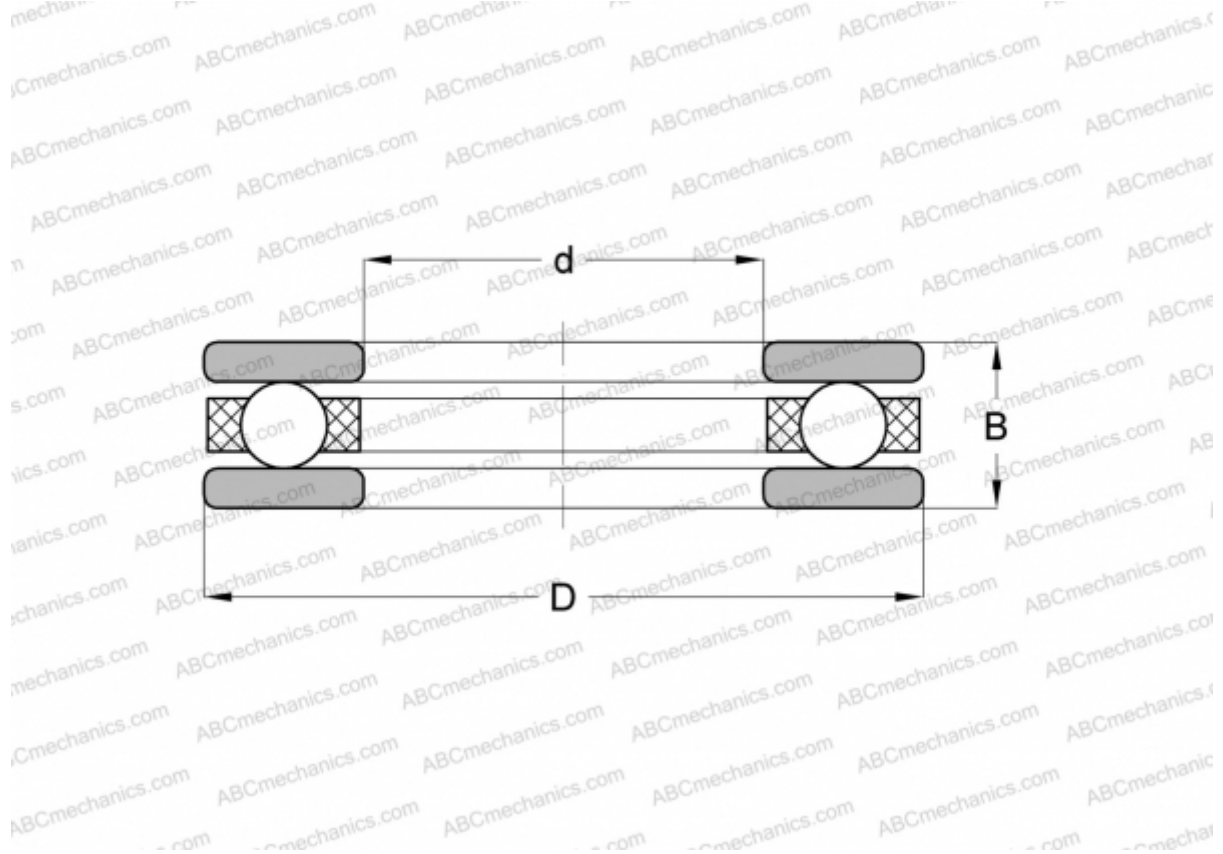

2097 ABC

Thrust ball bearings

TYPE: Ball bearings, Thrust ball bearing, Single direction, Separable, series 20, inch size

Technical specification

DIMENSIONS, MM

d	12,700
D	22,225
B	14,288

WEIGHT, KG 0,026

MANUFACTURER [ABC](#)