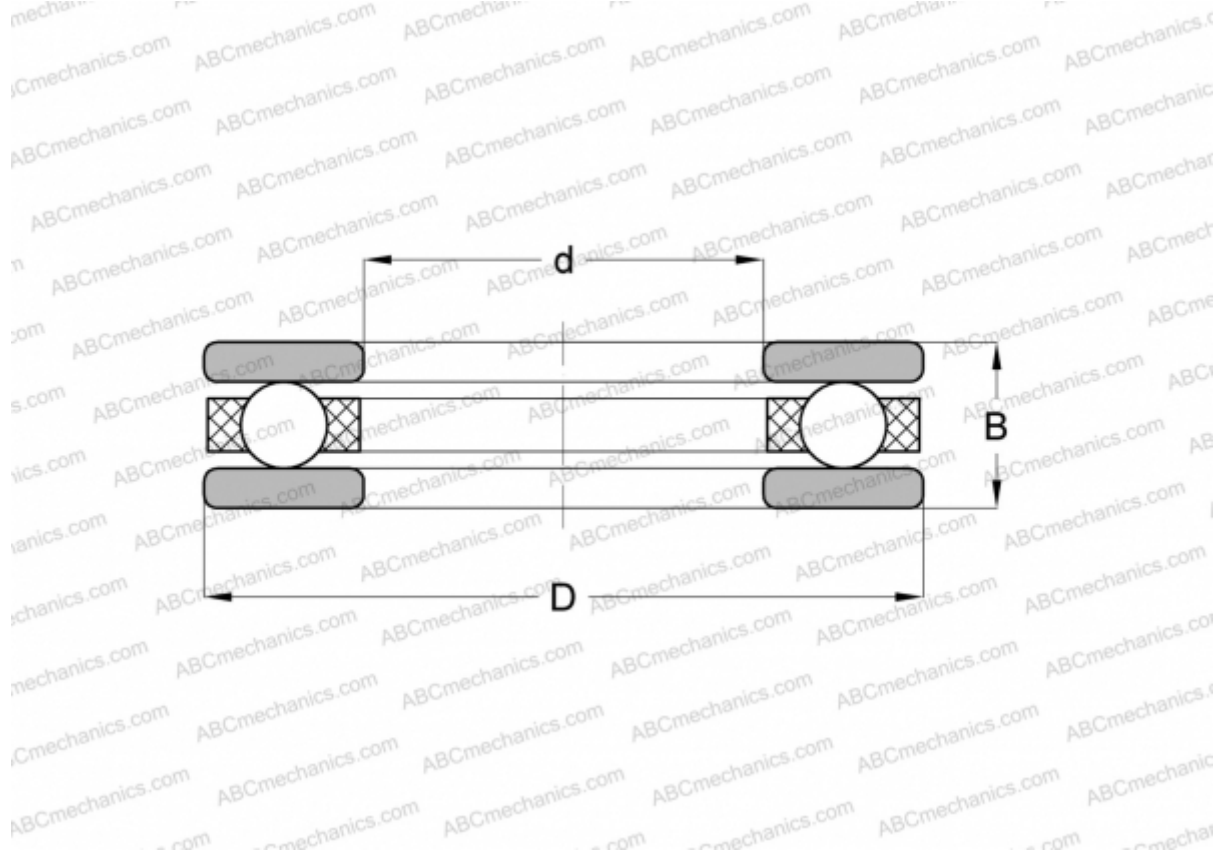

## 2097 INA

Thrust ball bearings

TYPE: Ball bearings, Thrust ball bearing, Single direction, Separable, series 20, inch size

### Technical specification

#### DIMENSIONS, MM

d	12,700
D	22,225
B	14,288

**WEIGHT, KG** 0,026

**MANUFACTURER** [INA](#)