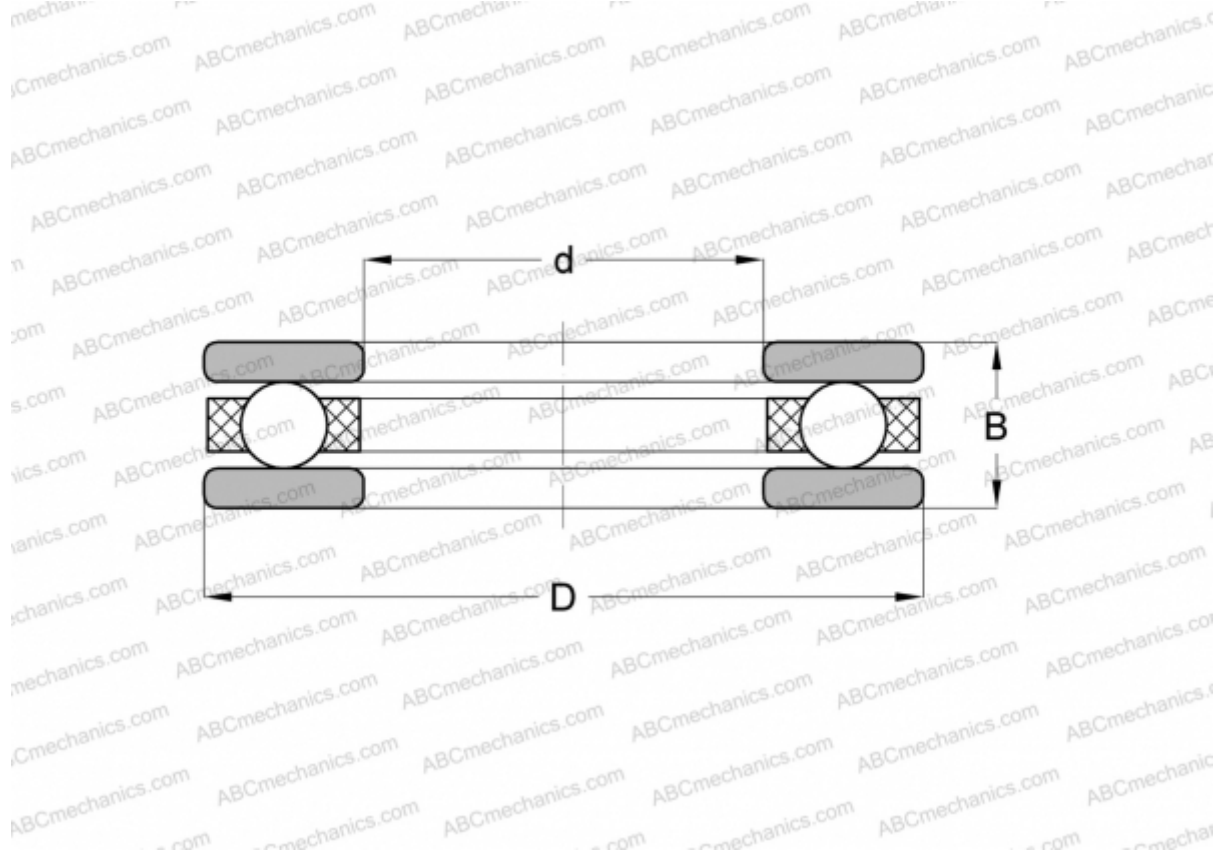

2458 ABC

Thrust ball bearings

TYPE: Ball bearings, Thrust ball bearing, Single direction, Separable, series 20, inch size

Technical specification

DIMENSIONS, MM

d	12,700
D	26,988
B	7,938

WEIGHT, KG 0,019

MANUFACTURER [ABC](#)