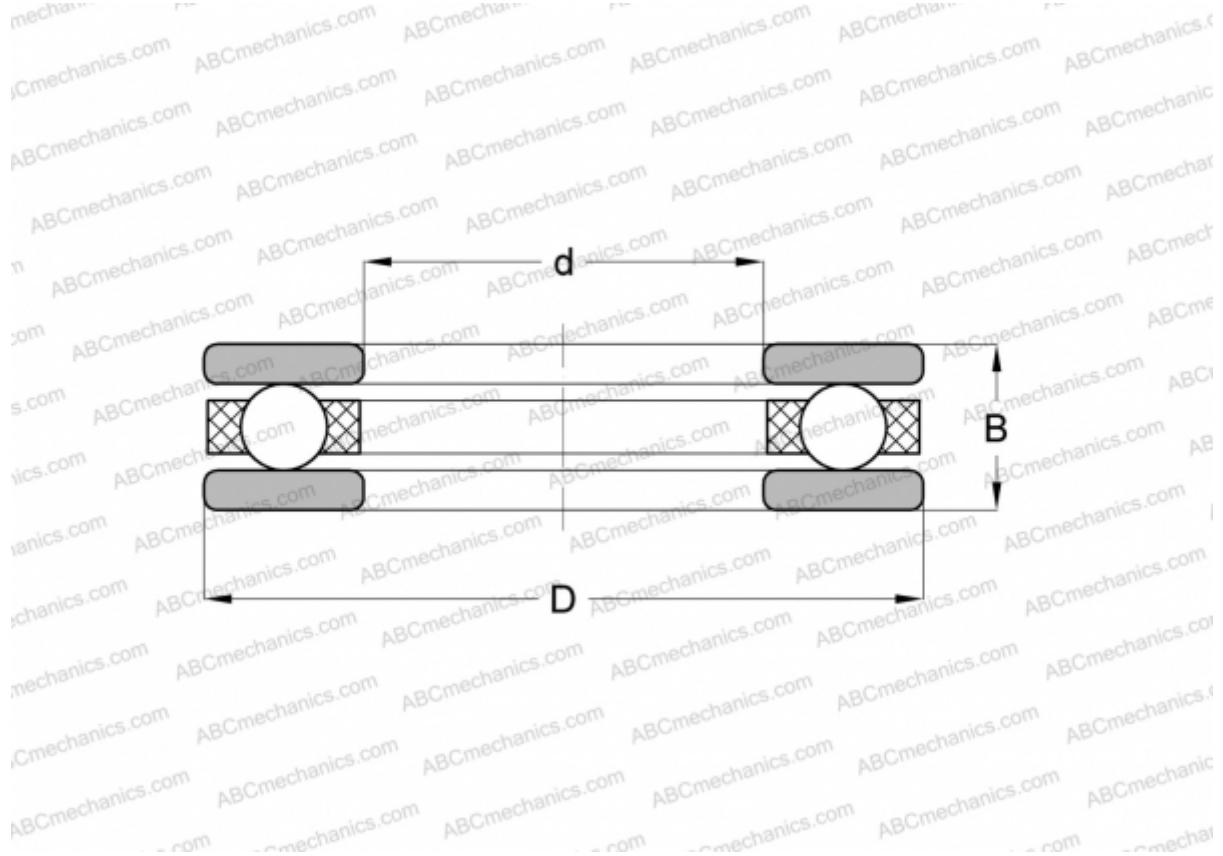

2458 INA

Thrust ball bearings

TYPE: Ball bearings, Thrust ball bearing, Single direction, Separable, series 20, inch size

Technical specification

DIMENSIONS, MM

d	12,700
D	26,988
B	7,938

WEIGHT, KG 0,019

MANUFACTURER [INA](#)