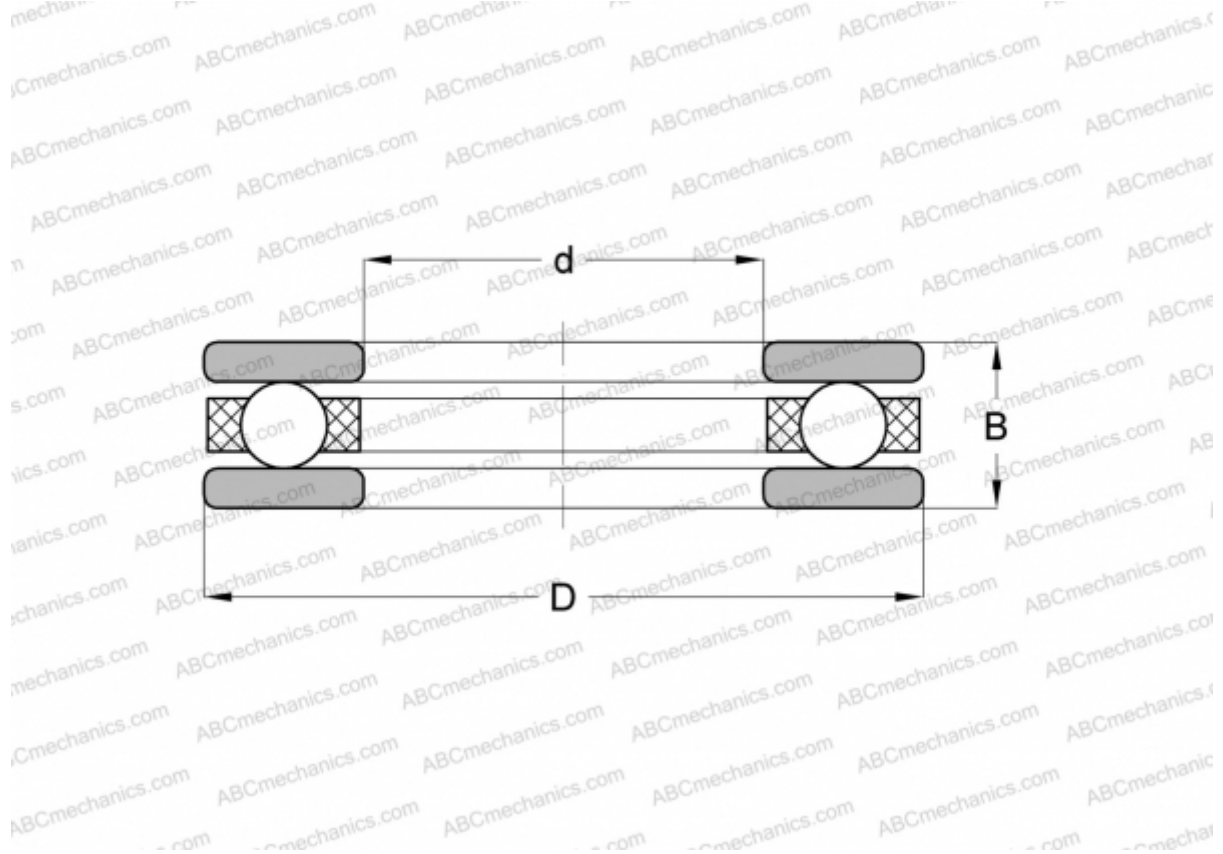

2006 ABC

Thrust ball bearings

TYPE: Ball bearings, Thrust ball bearing, Single direction, Separable, series 20, inch size

Technical specification

DIMENSIONS, MM

d	15,875
D	25,400
B	12,700

WEIGHT, KG 0,026

MANUFACTURER [ABC](#)