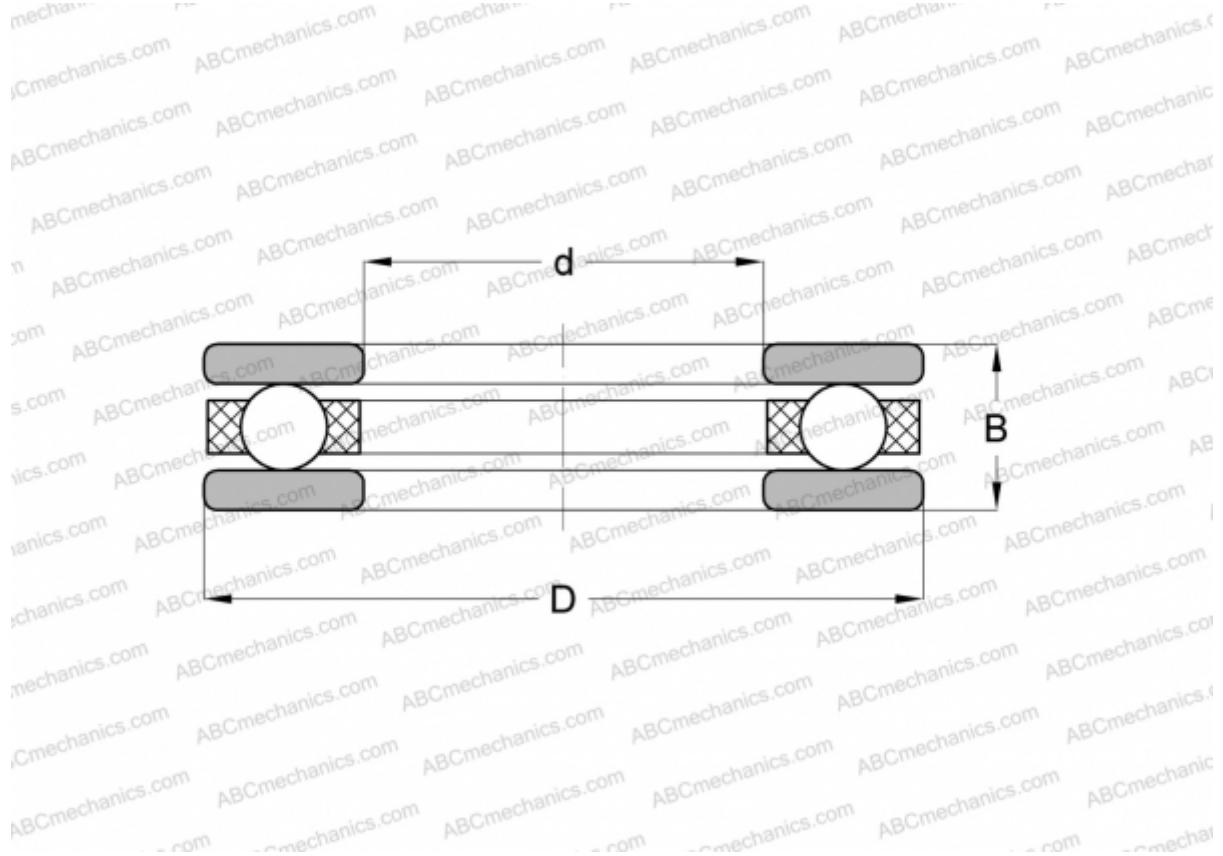

2006 INA

Thrust ball bearings

TYPE: Ball bearings, Thrust ball bearing, Single direction, Separable, series 20, inch size

Technical specification

DIMENSIONS, MM

d	15,875
D	25,400
B	12,700

WEIGHT, KG 0,026

MANUFACTURER [INA](#)