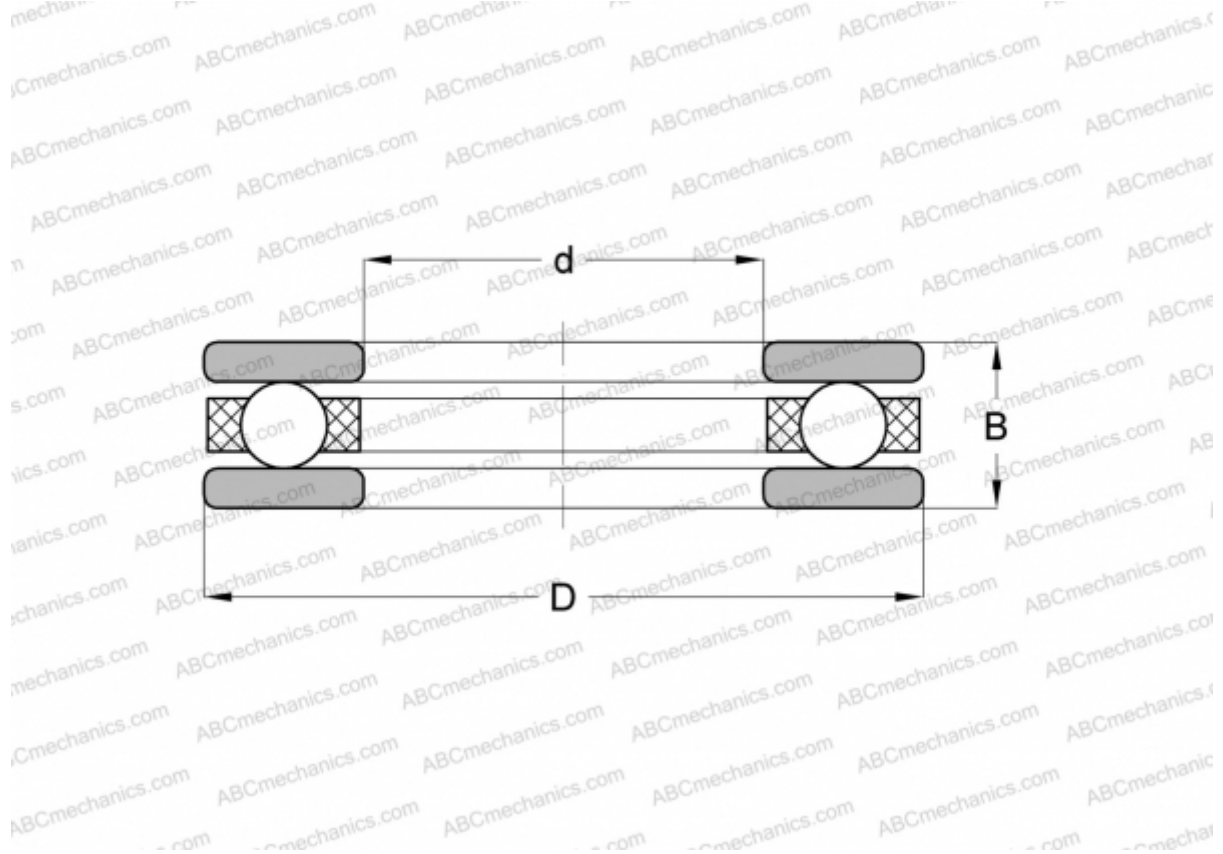

2043 ABC

Thrust ball bearings

TYPE: Ball bearings, Thrust ball bearing, Single direction, Separable, series 20, inch size

Technical specification

DIMENSIONS, MM

| | |
|---|--------|
| d | 15,875 |
| D | 31,750 |
| B | 14,288 |