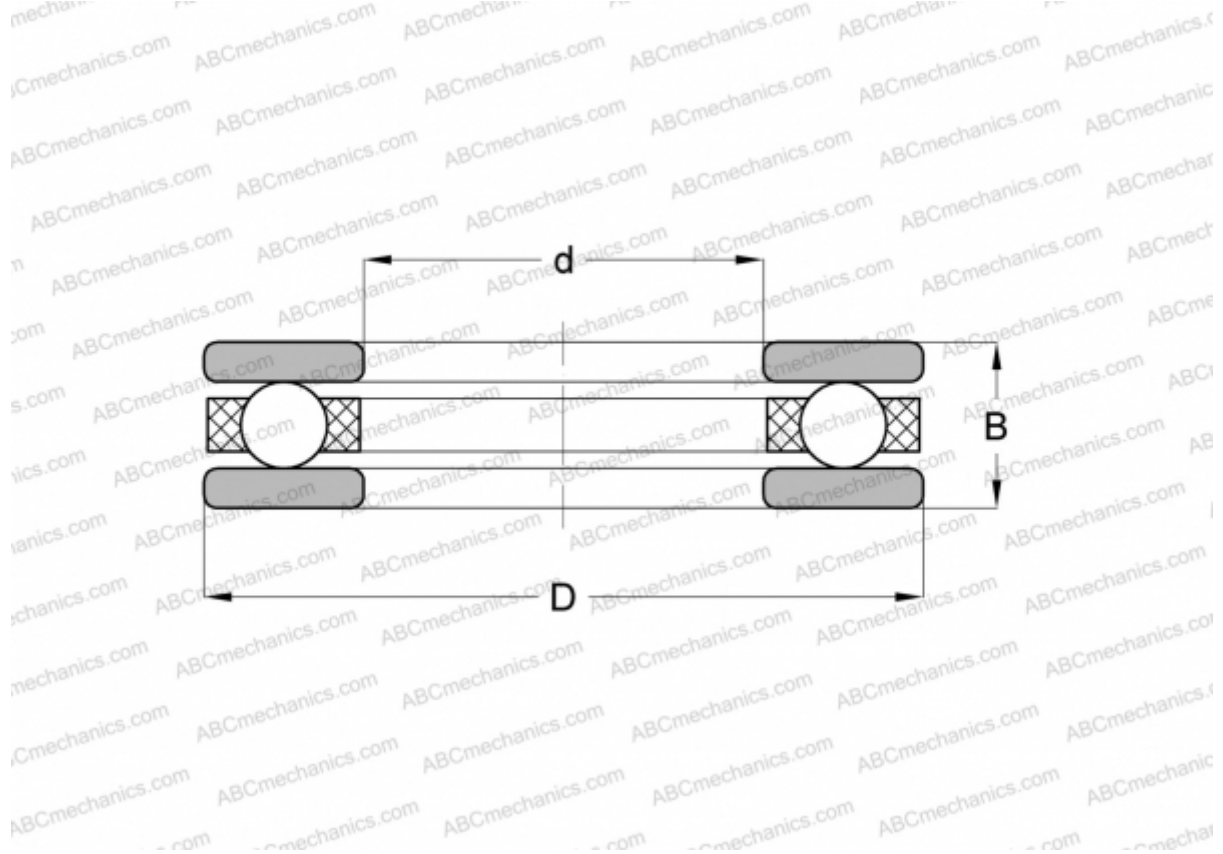

## 2005 ABC

Thrust ball bearings

TYPE: Ball bearings, Thrust ball bearing, Single direction, Separable, series 20, inch size

### Technical specification

#### DIMENSIONS, MM

d	19,050
D	31,750
B	14,288

**WEIGHT, KG** 0,047

**MANUFACTURER** [ABC](#)