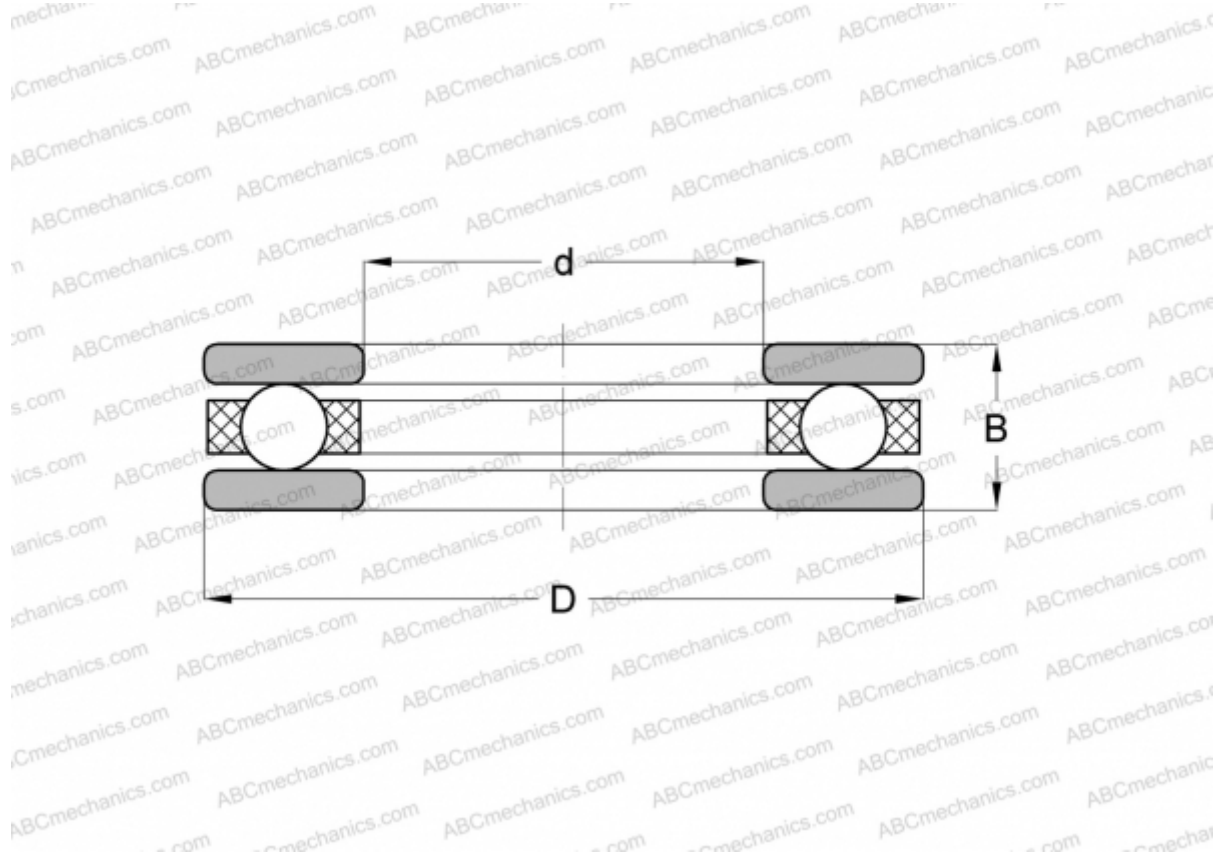

2005 INA

Thrust ball bearings

TYPE: Ball bearings, Thrust ball bearing, Single direction, Separable, series 20, inch size

Technical specification

DIMENSIONS, MM

d	19,050
D	31,750
B	14,288

WEIGHT, KG 0,047

MANUFACTURER [INA](#)