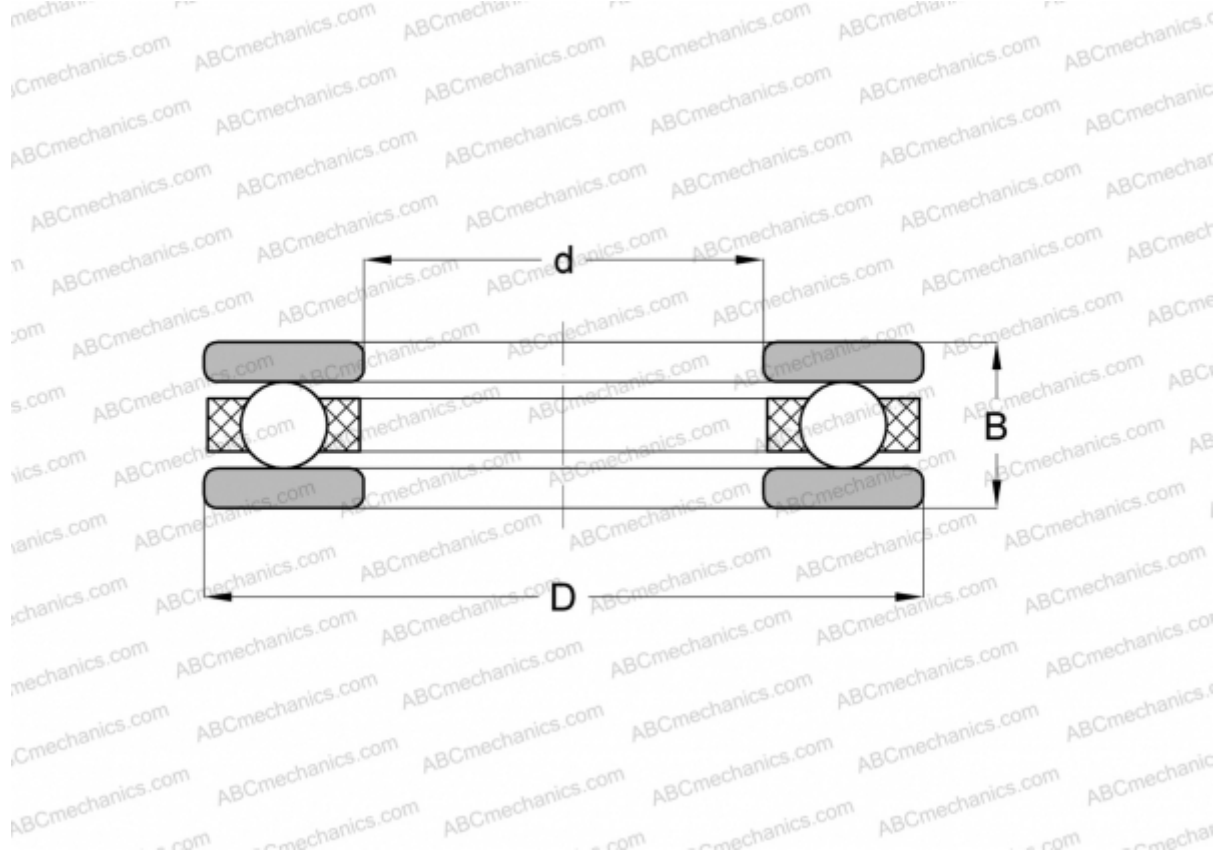

## 2009 ABC

Thrust ball bearings

TYPE: Ball bearings, Thrust ball bearing, Single direction, Separable, series 20, inch size

### Technical specification

#### DIMENSIONS, MM

d	19,050
D	31,750
B	11,113

**WEIGHT, KG** 0,035

**MANUFACTURER** [ABC](#)