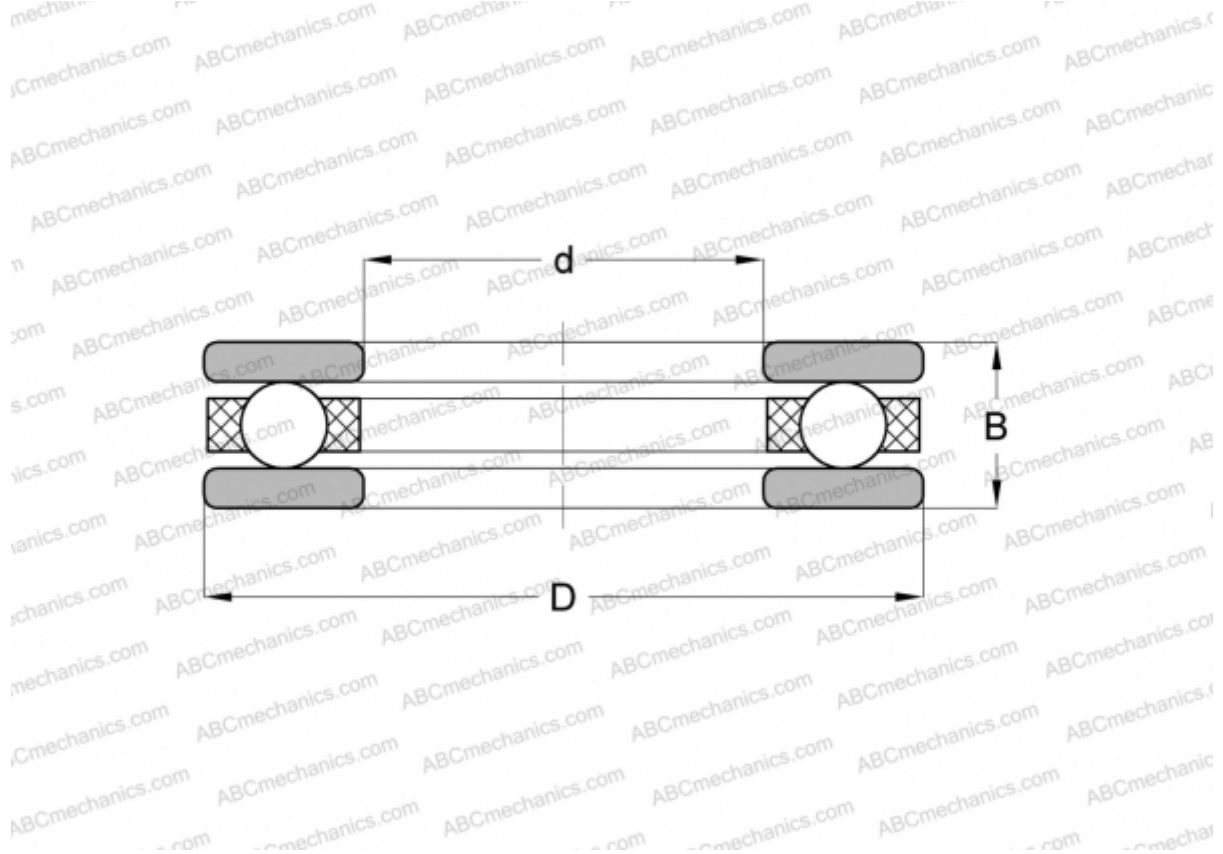

2007 ABC

Thrust ball bearings

TYPE: Ball bearings, Thrust ball bearing, Single direction, Separable, series 20, inch size

Technical specification

DIMENSIONS, MM

d	20,638
D	31,750
B	12,700

WEIGHT, KG 0,038

MANUFACTURER [ABC](#)