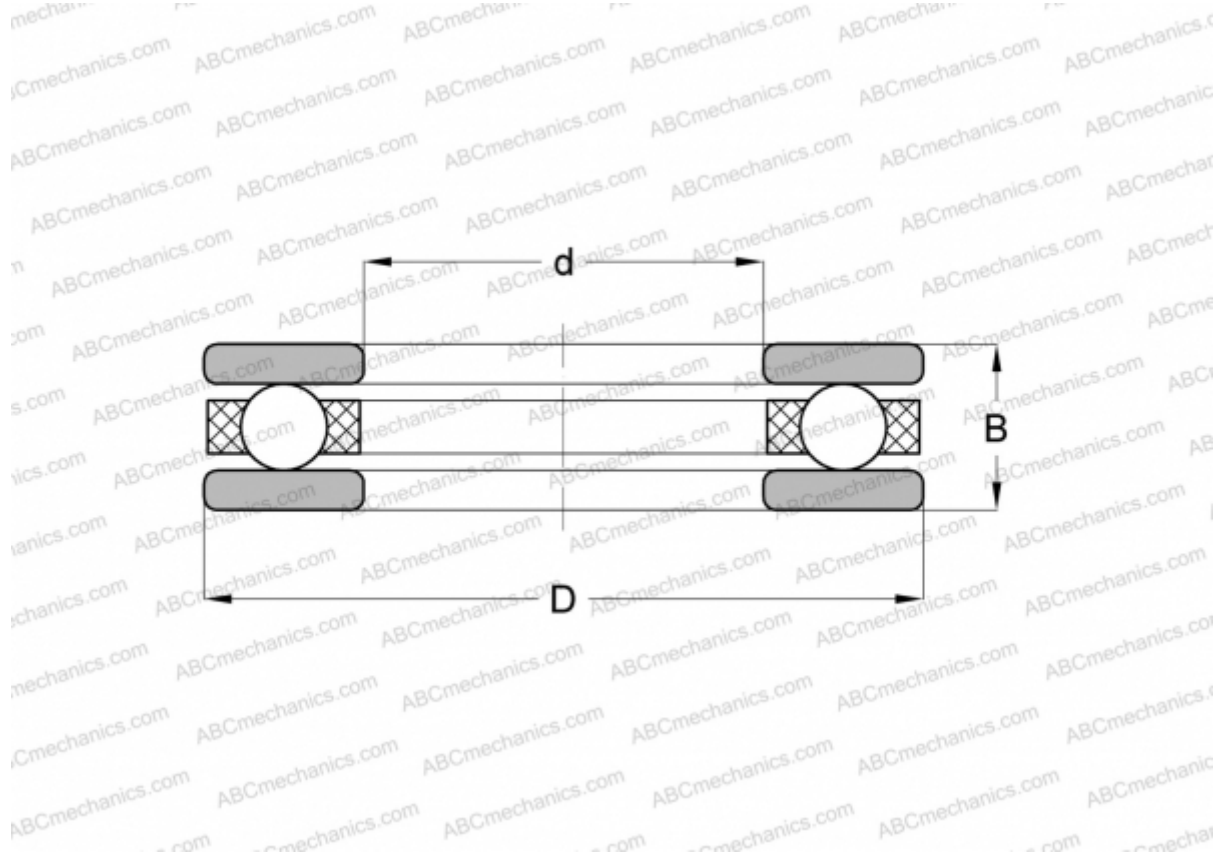

2001 ABC

Thrust ball bearings

TYPE: Ball bearings, Thrust ball bearing, Single direction, Separable, series 20, inch size

Technical specification

DIMENSIONS, MM

| | |
|---|--------|
| d | 23,813 |
| D | 38,100 |
| B | 12,700 |