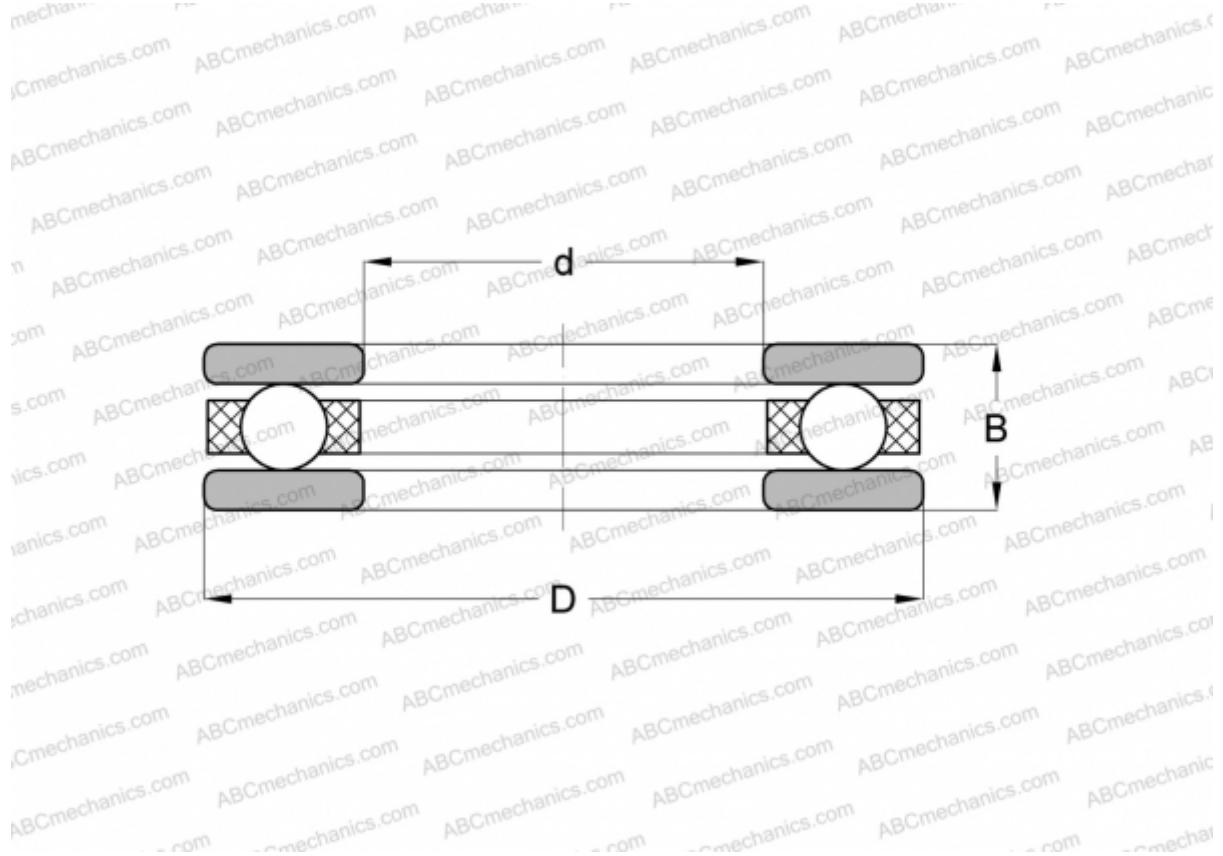

## 2008 ABC

Thrust ball bearings

TYPE: Ball bearings, Thrust ball bearing, Single direction, Separable, series 20, inch size

### Technical specification

#### DIMENSIONS, MM

d	25,400
D	38,100
B	15,875

**WEIGHT, KG** 0,066

**MANUFACTURER** [ABC](#)