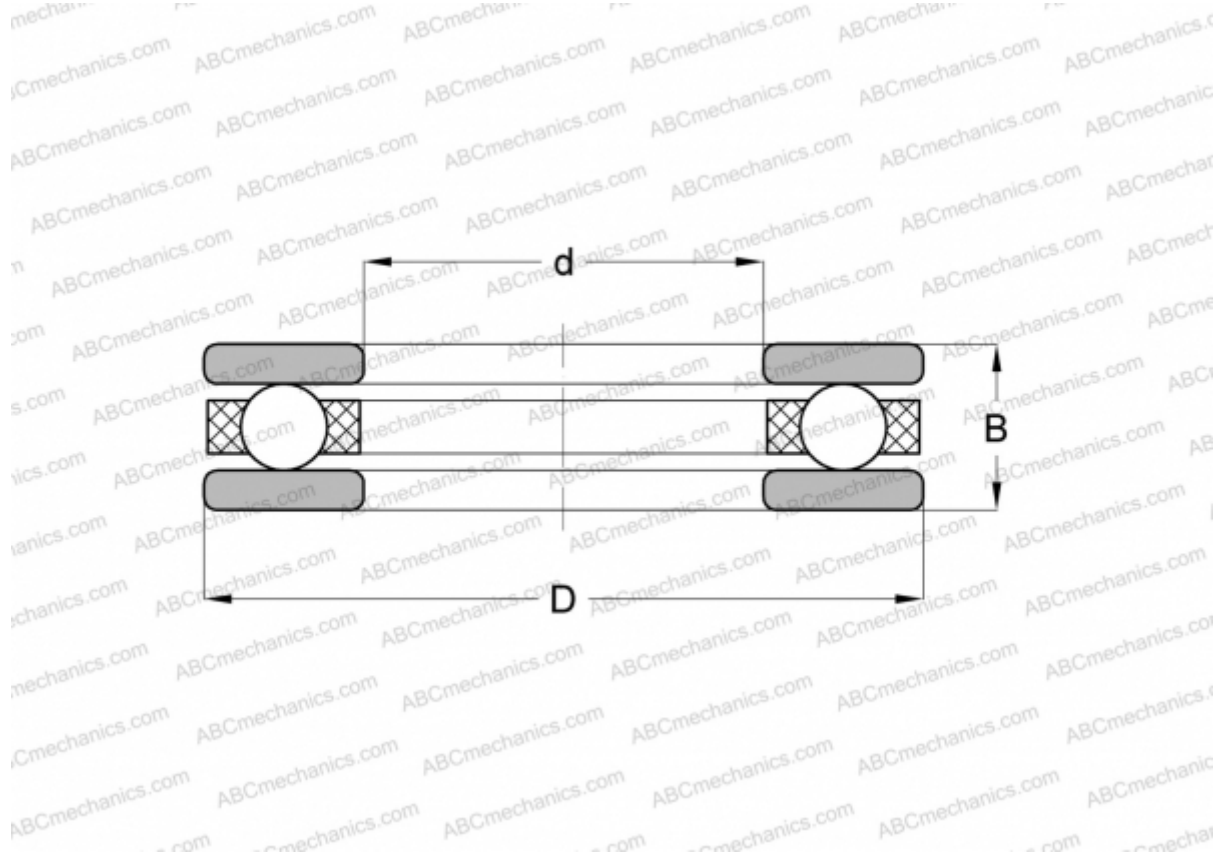

## 2010 ABC

Thrust ball bearings

TYPE: Ball bearings, Thrust ball bearing, Single direction, Separable, series 20, inch size

### Technical specification

#### DIMENSIONS, MM

d	25,400
D	44,450
B	14,288

**WEIGHT, KG** 0,089

**MANUFACTURER** [ABC](#)