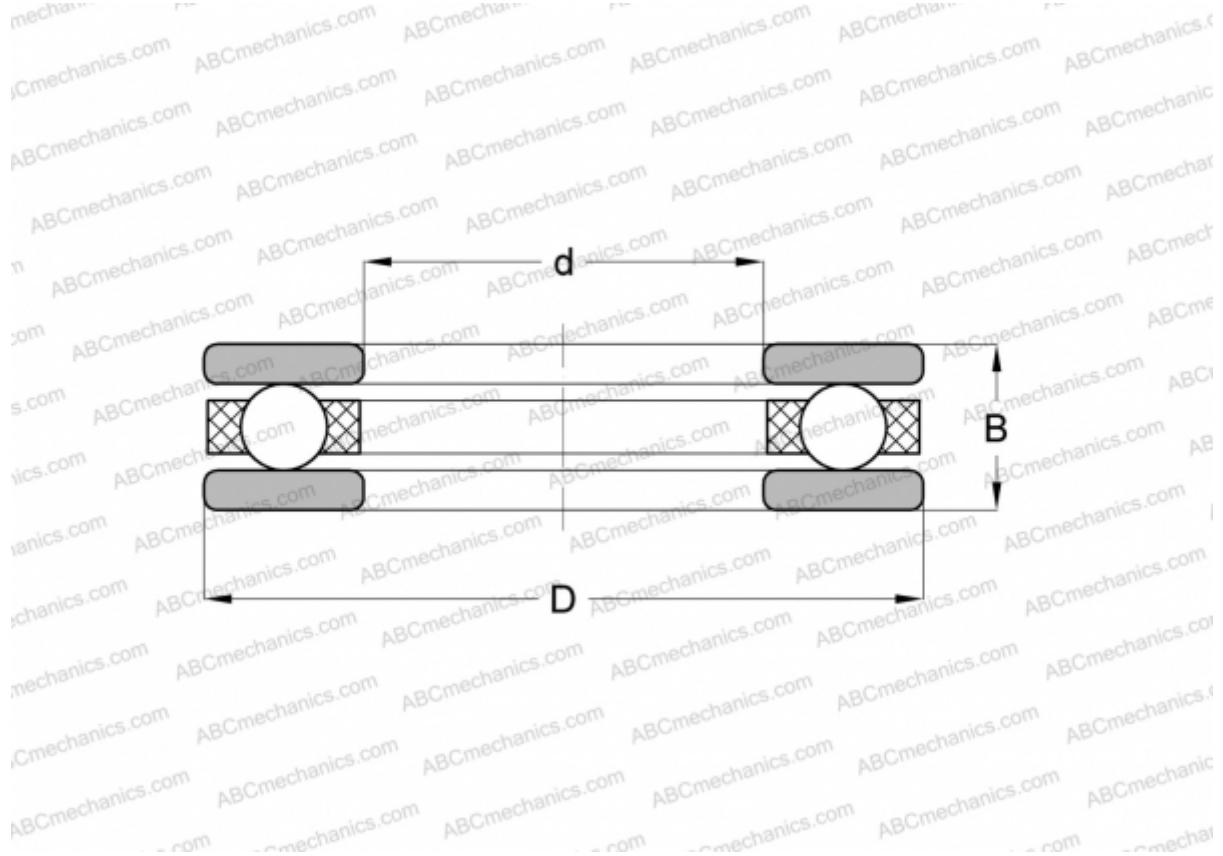

2087 ABC

Thrust ball bearings

TYPE: Ball bearings, Thrust ball bearing, Single direction, Separable, series 20, inch size

Technical specification

DIMENSIONS, MM

d	25,400
D	41,275
B	14,288

WEIGHT, KG 0,075

MANUFACTURER [ABC](#)