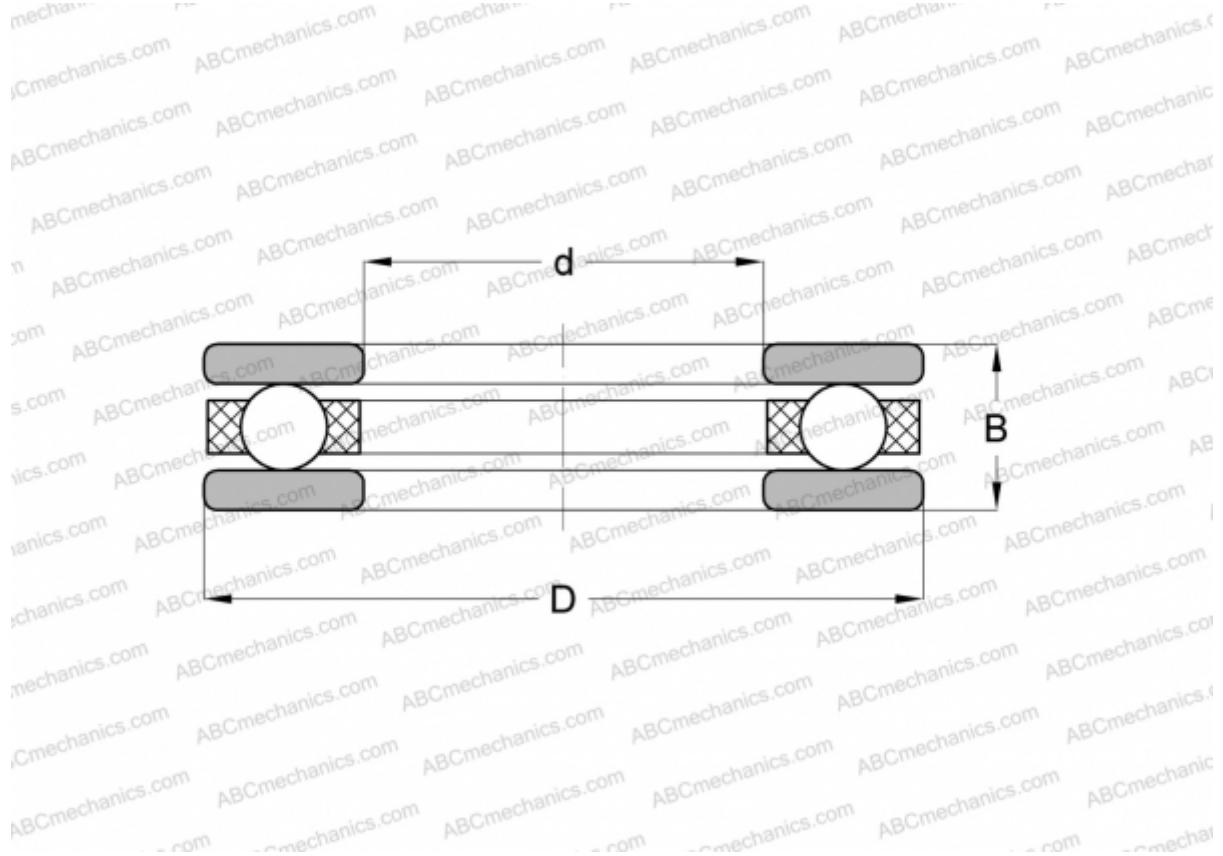

2087 INA

Thrust ball bearings

TYPE: Ball bearings, Thrust ball bearing, Single direction, Separable, series 20, inch size

Technical specification

DIMENSIONS, MM

| | |
|---|--------|
| d | 25,400 |
| D | 41,275 |
| B | 14,288 |

WEIGHT, KG 0,075

MANUFACTURER [INA](#)

INTERCHANGE

| | |
|-----|----------------------|
| ABC | 2087 |
|-----|----------------------|