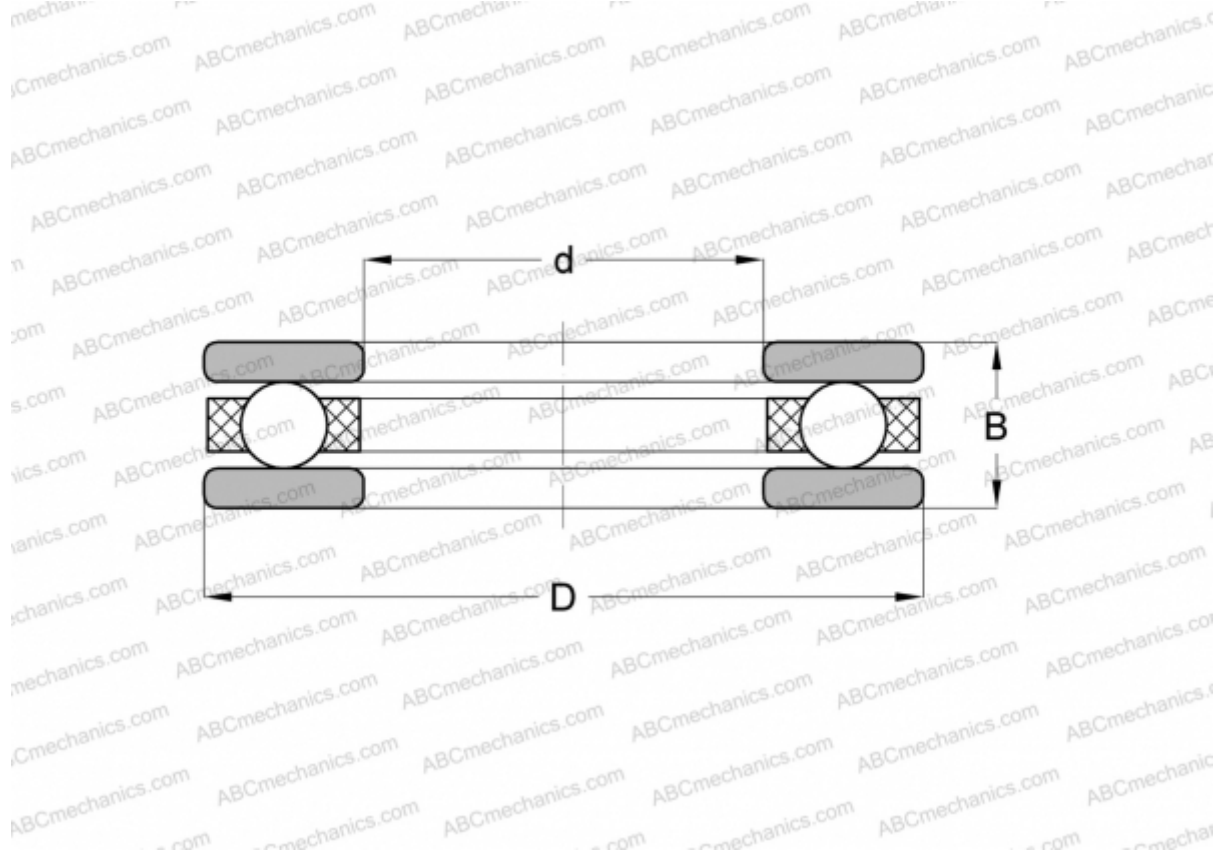

2209 ABC

Thrust ball bearings

TYPE: Ball bearings, Thrust ball bearing, Single direction, Separable, series 20, inch size

Technical specification

DIMENSIONS, MM

d	26,988
D	42,863
B	15,875

WEIGHT, KG 0,092

MANUFACTURER [ABC](#)