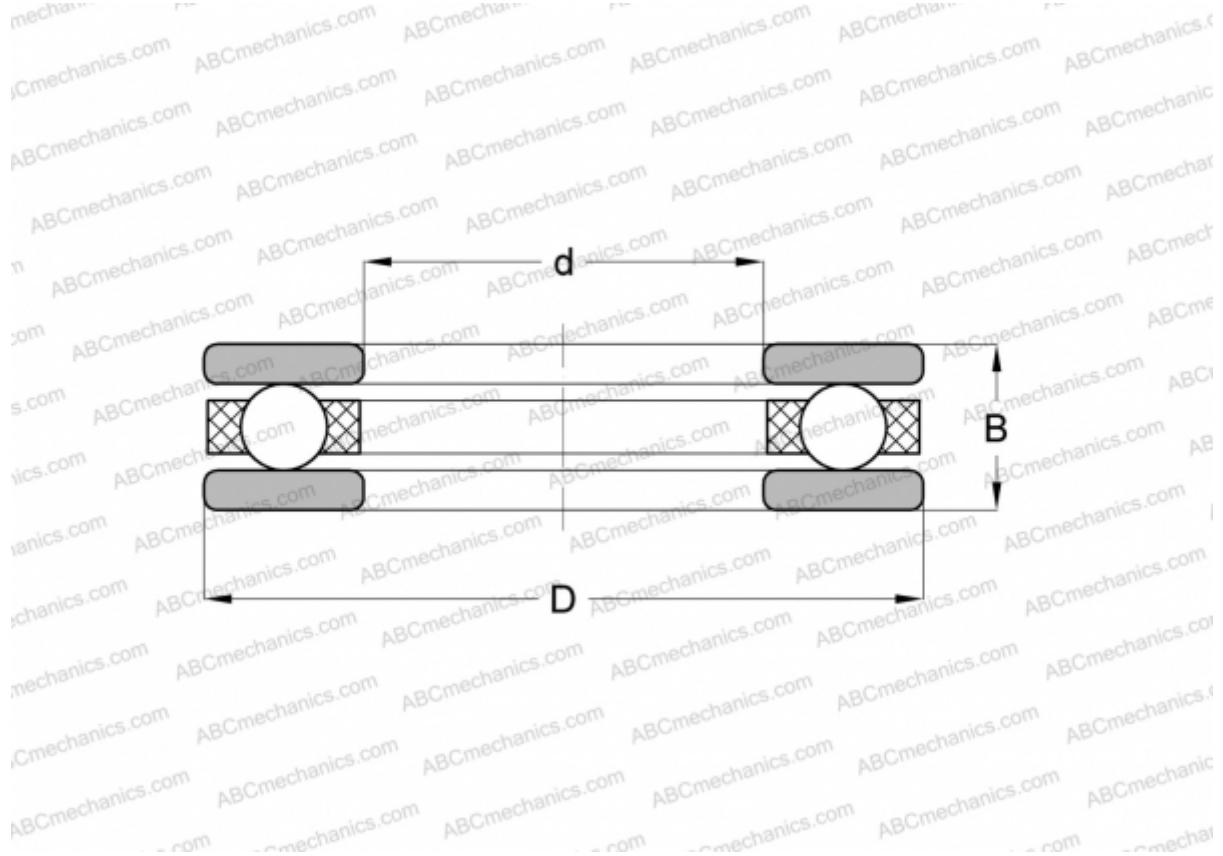

2209 INA

Thrust ball bearings

TYPE: Ball bearings, Thrust ball bearing, Single direction, Separable, series 20, inch size

Technical specification

DIMENSIONS, MM

d	26,988
D	42,863
B	15,875

WEIGHT, KG 0,092

MANUFACTURER [INA](#)