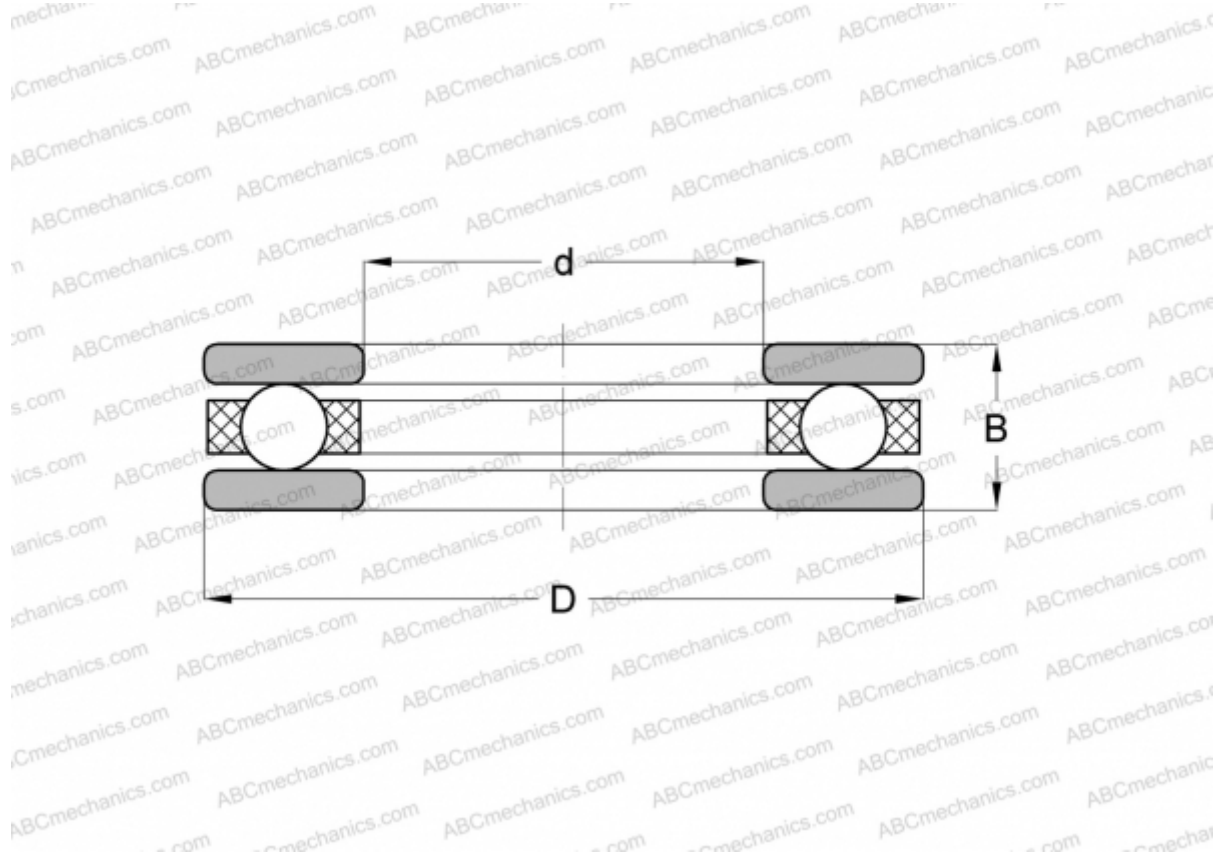

2283 ABC

Thrust ball bearings

TYPE: Ball bearings, Thrust ball bearing, Single direction, Separable, series 20, inch size

Technical specification

DIMENSIONS, MM

d	30,163
D	49,213
B	13,493

WEIGHT, KG 0,094

MANUFACTURER [ABC](#)