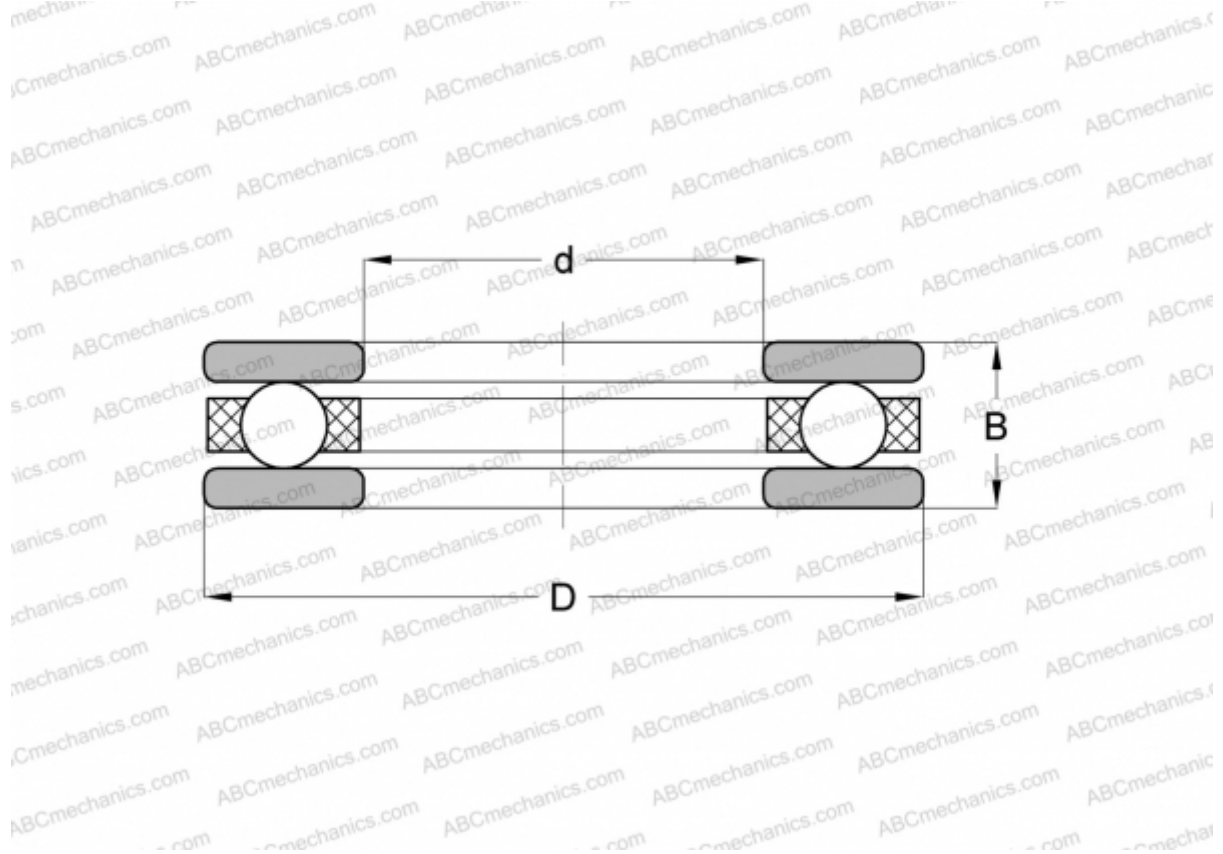

## 2092 ABC

Thrust ball bearings

TYPE: Ball bearings, Thrust ball bearing, Single direction, Separable, series 20, inch size

### Technical specification

#### DIMENSIONS, MM

d	36,513
D	82,550
B	33,338

**WEIGHT, KG** 0,866

**MANUFACTURER** [ABC](#)