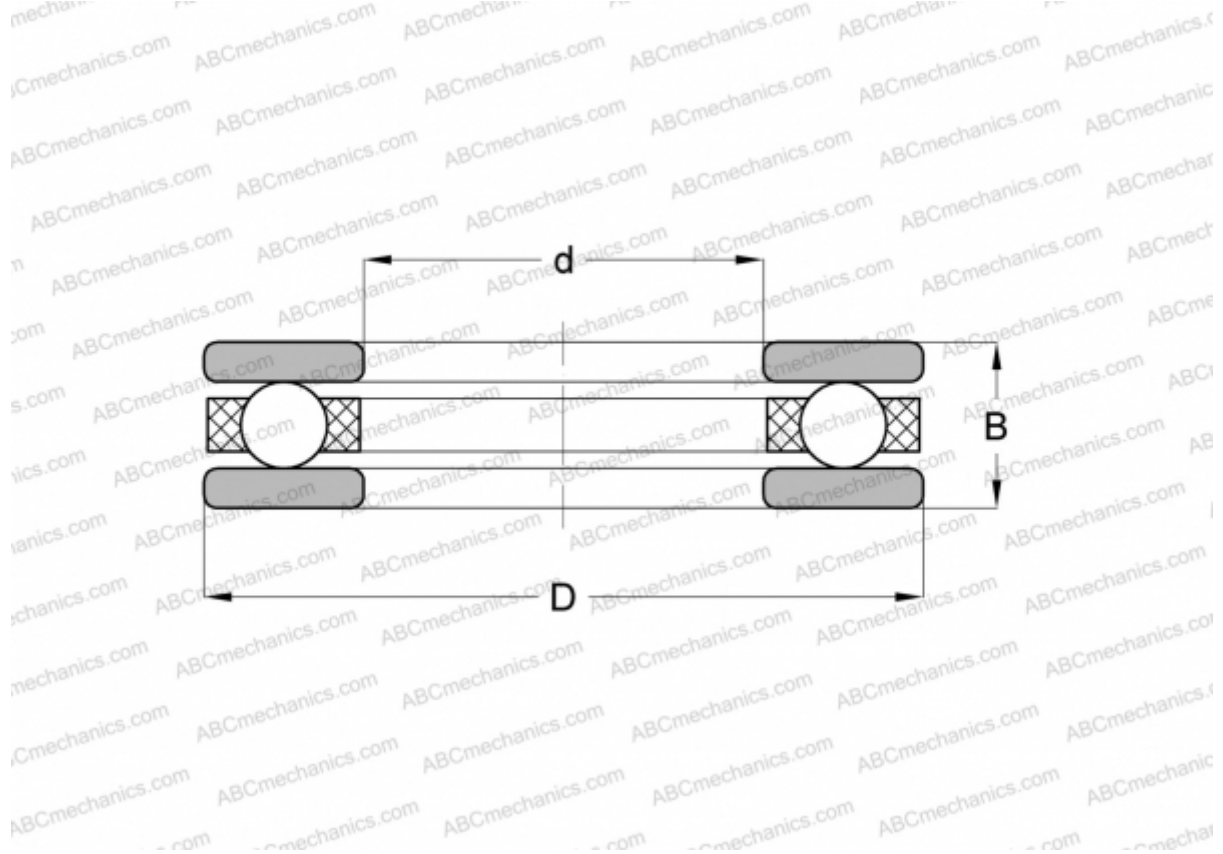

2023 ABC

Thrust ball bearings

TYPE: Ball bearings, Thrust ball bearing, Single direction, Separable, series 20, inch size

Technical specification

DIMENSIONS, MM

d	50,800
D	88,900
B	41,275

WEIGHT, KG 1,175

MANUFACTURER [ABC](#)