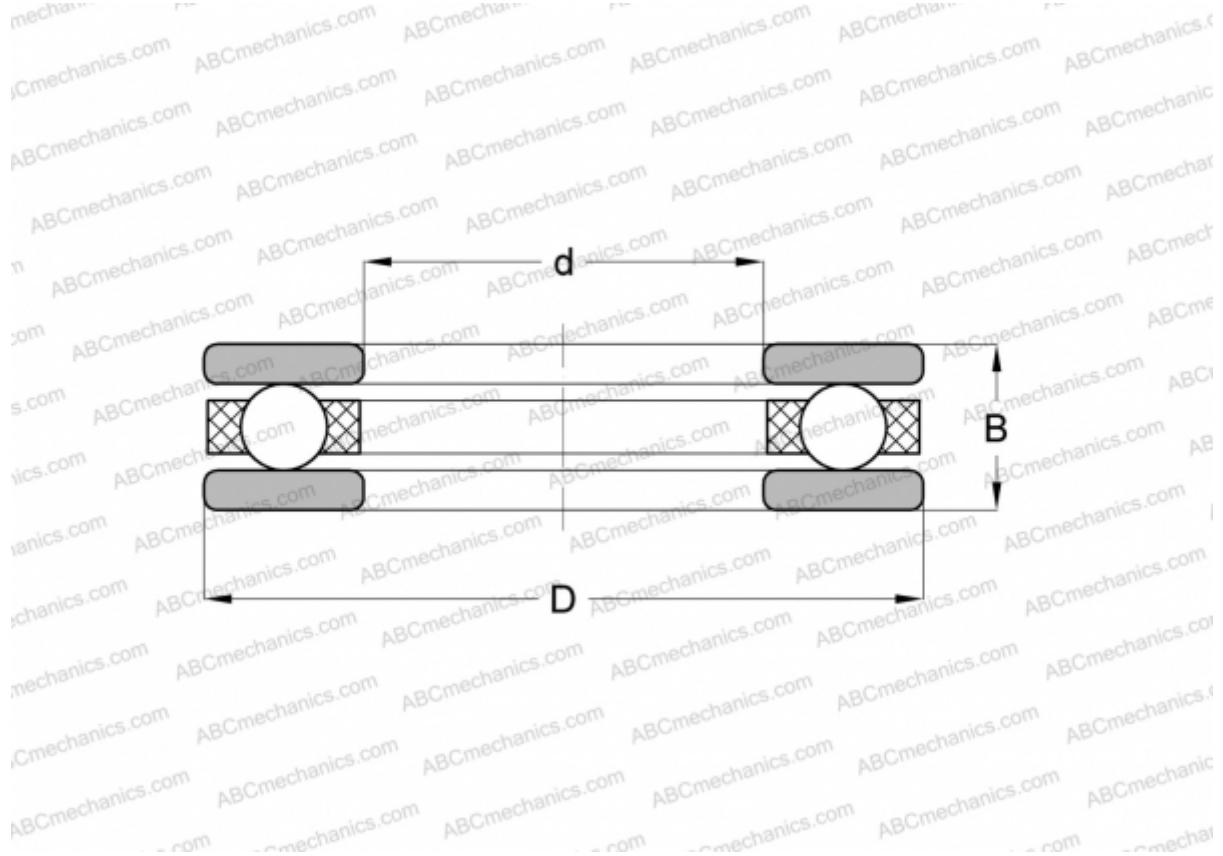

2023 INA

Thrust ball bearings

TYPE: Ball bearings, Thrust ball bearing, Single direction, Separable, series 20, inch size

Technical specification

DIMENSIONS, MM

d	50,800
D	88,900
B	41,275

WEIGHT, KG 1,175

MANUFACTURER [INA](#)