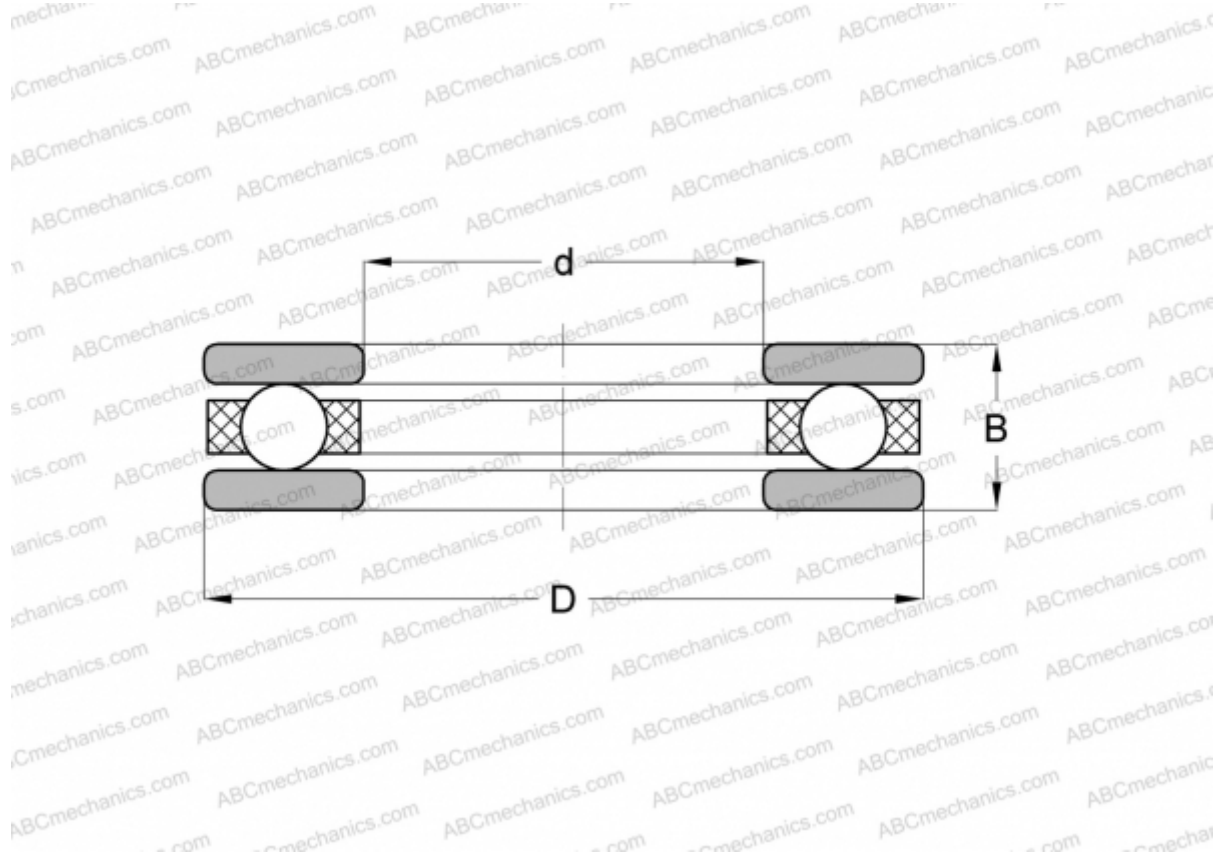

2280 ABC

Thrust ball bearings

TYPE: Ball bearings, Thrust ball bearing, Single direction, Separable, series 20, inch size

Technical specification

DIMENSIONS, MM

d	50,800
D	82,550
B	20,638

WEIGHT, KG 0,408

MANUFACTURER [ABC](#)