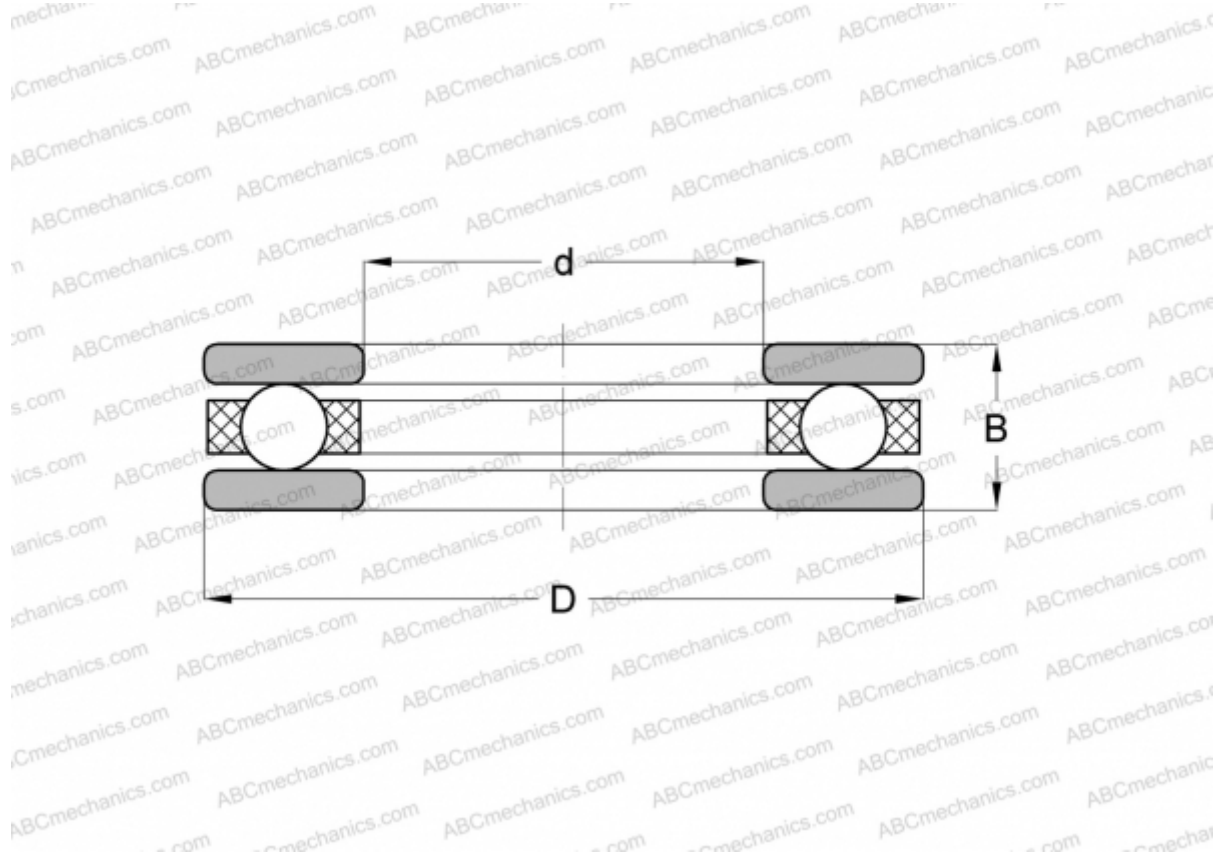

2281 ABC

Thrust ball bearings

TYPE: Ball bearings, Thrust ball bearing, Single direction, Separable, series 20, inch size

Technical specification

DIMENSIONS, MM

d	63,500
D	93,663
B	23,813

WEIGHT, KG 0,540

MANUFACTURER [ABC](#)