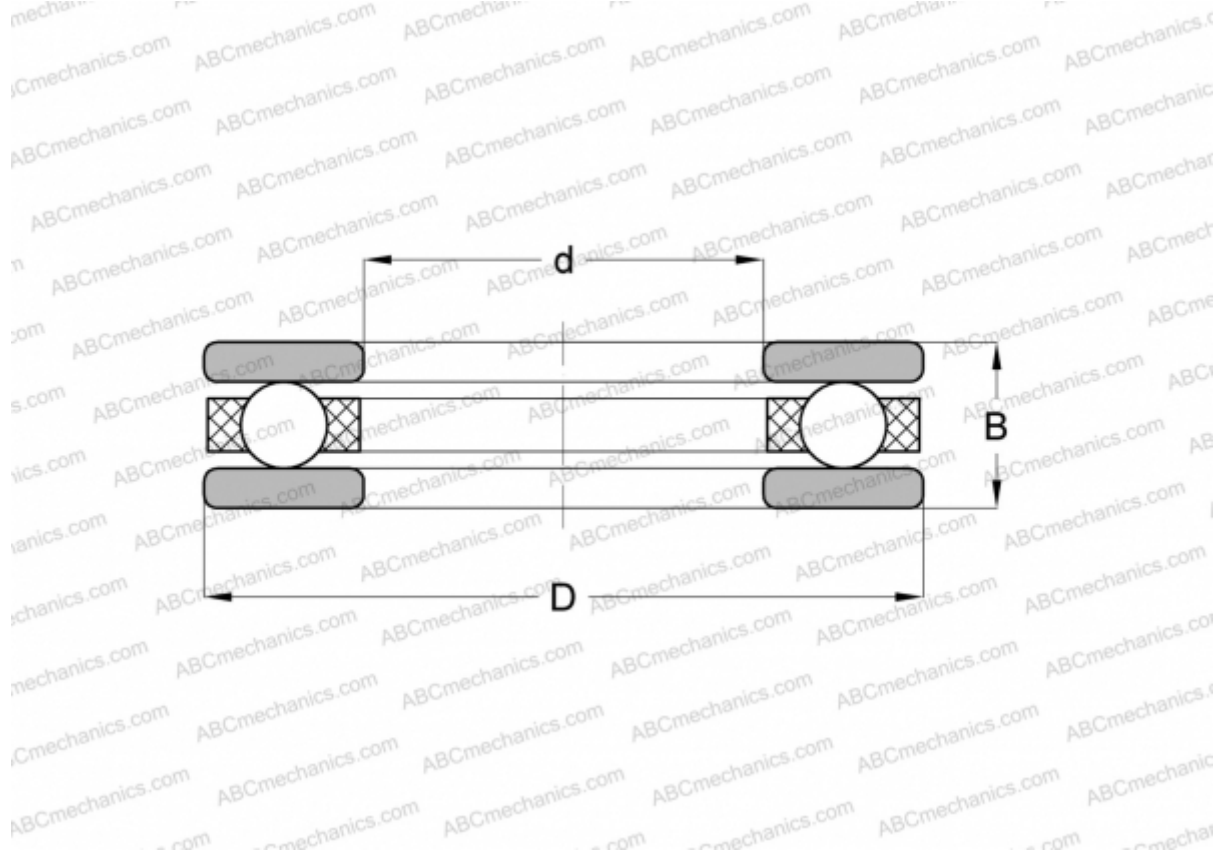

2281 INA

Thrust ball bearings

TYPE: Ball bearings, Thrust ball bearing, Single direction, Separable, series 20, inch size

Technical specification

DIMENSIONS, MM

d	63,500
D	93,663
B	23,813

WEIGHT, KG 0,540

MANUFACTURER [INA](#)