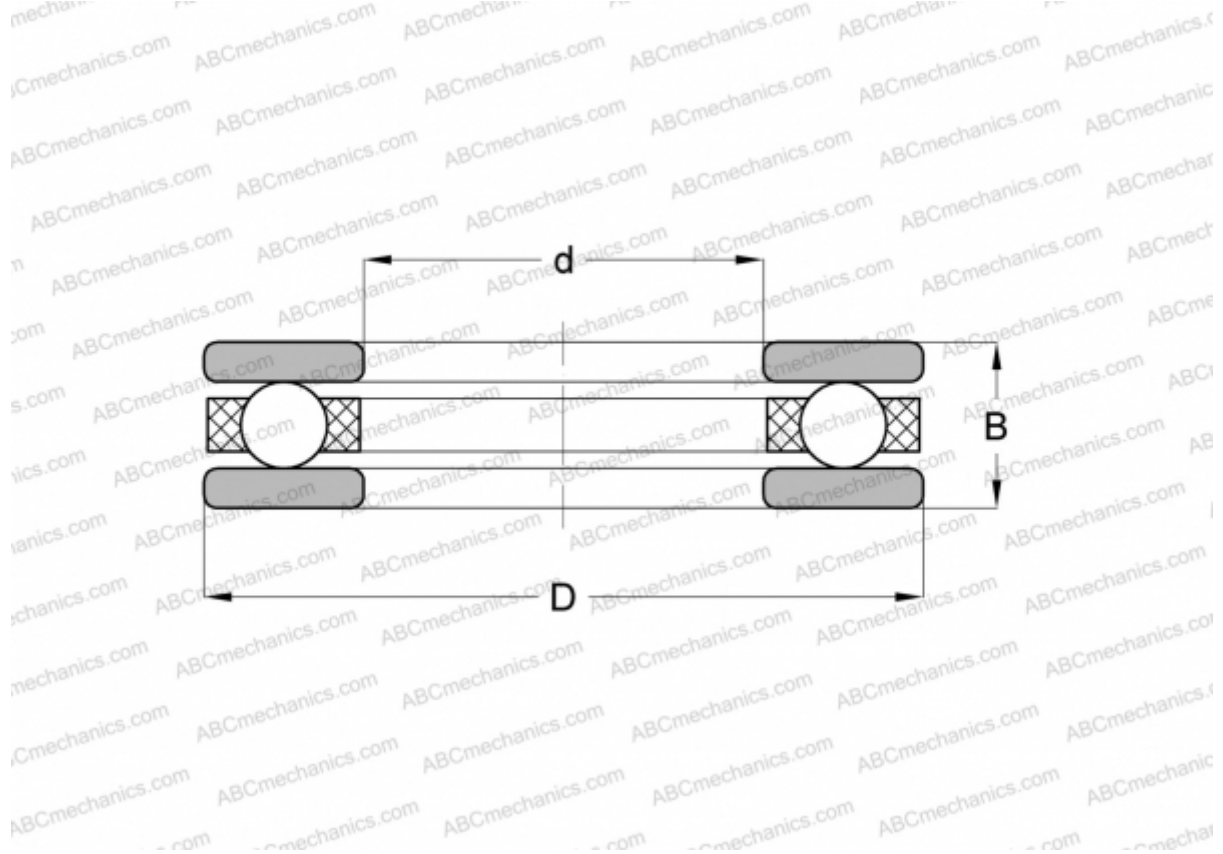

## 2279 ABC

Thrust ball bearings

TYPE: Ball bearings, Thrust ball bearing, Single direction, Separable, series 20, inch size

### Technical specification

#### DIMENSIONS, MM

d	82,550
D	114,275
B	28,575

**WEIGHT, KG** 0,880

**MANUFACTURER** [ABC](#)