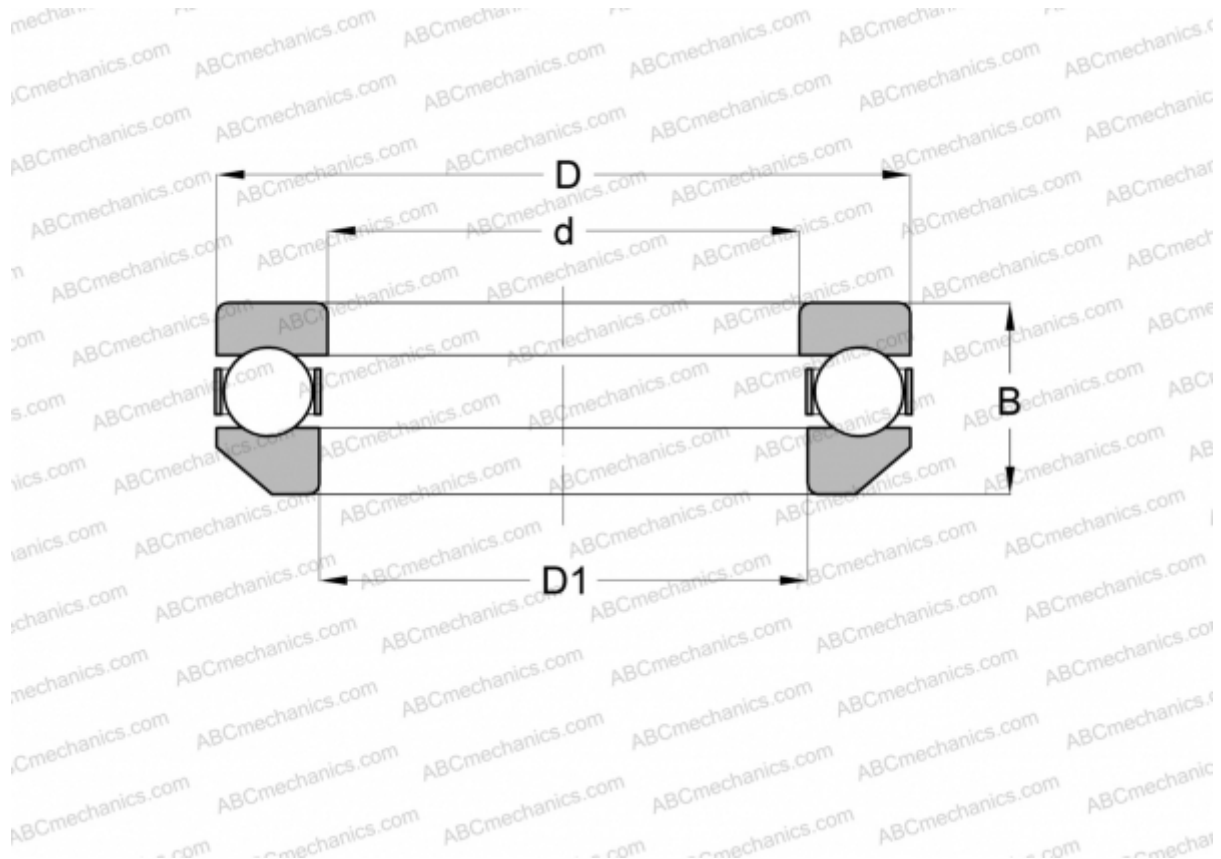

53200 FAG

Thrust ball bearings

TYPE: Ball bearings, Thrust ball bearing, Single direction, With spherical housing locating washer, separable

Technical specification

DIMENSIONS, MM

d	10,000
D	26,000
B	11,600
B1	12,000

WEIGHT, KG 0,028

MANUFACTURER [FAG](#)