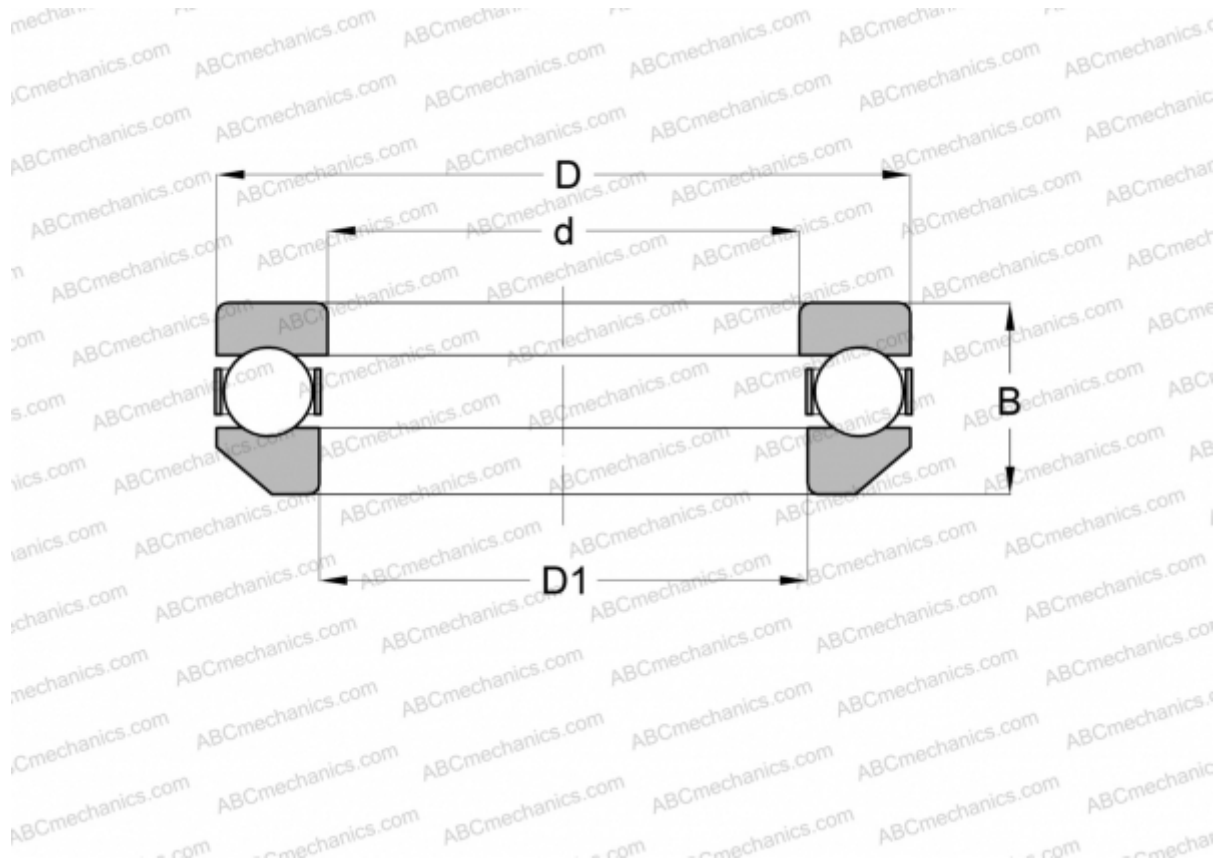

53201 FAG

Thrust ball bearings

TYPE: Ball bearings, Thrust ball bearing, Single direction, With spherical housing locating washer, separable

Technical specification

DIMENSIONS, MM

d	12,000
D	28,000
B	11,400
B1	14,000

WEIGHT, KG 0,030

MANUFACTURER [FAG](#)