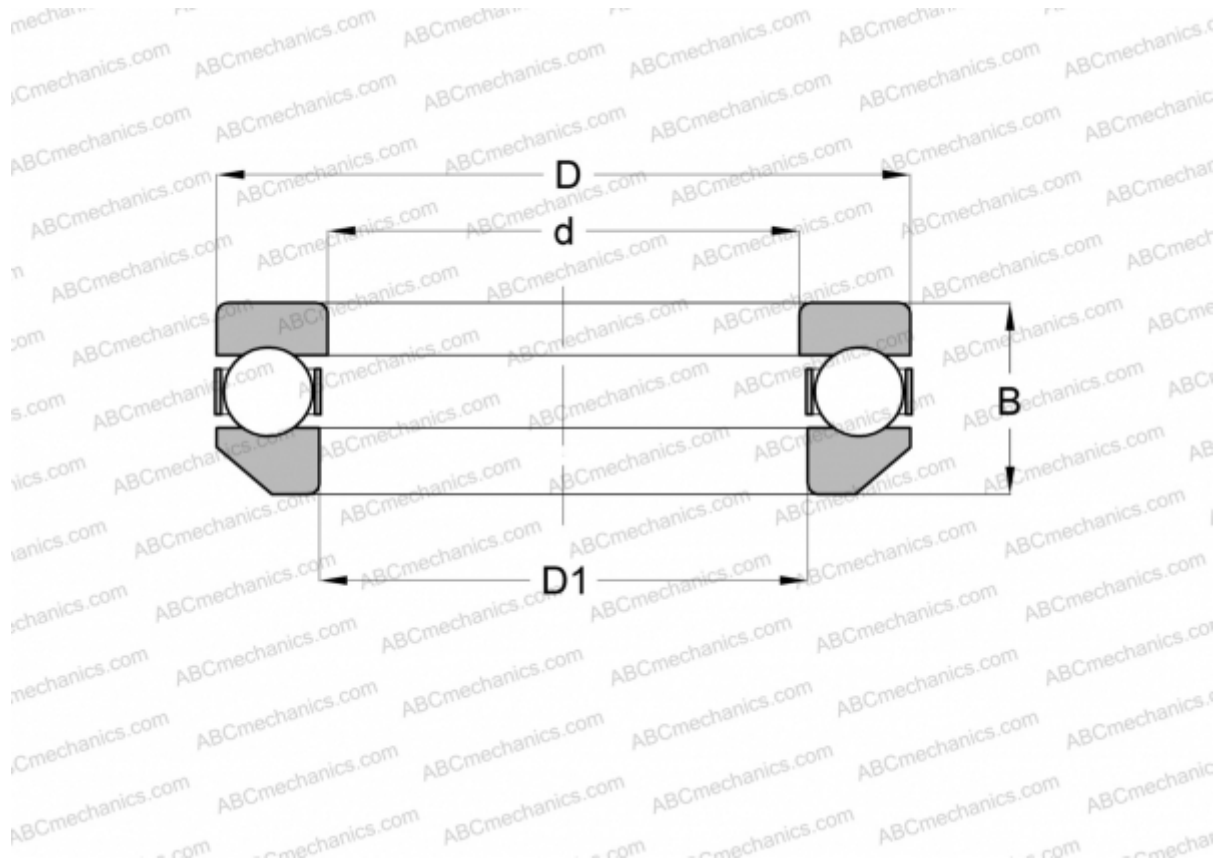

53202 FAG

Thrust ball bearings

TYPE: Ball bearings, Thrust ball bearing, Single direction, With spherical housing locating washer, separable

Technical specification

DIMENSIONS, MM

| | |
|----|--------|
| d | 15,000 |
| D | 32,000 |
| B | 13,300 |
| B1 | 17,000 |

WEIGHT, KG 0,048

MANUFACTURER [FAG](#)